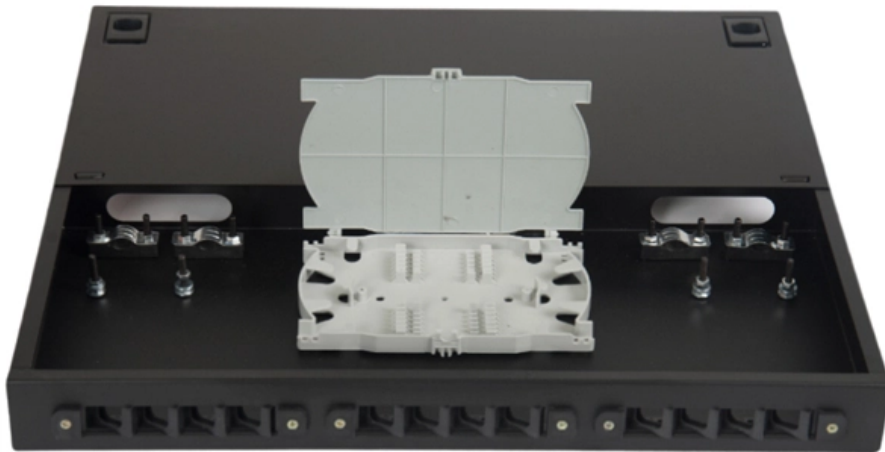

11080 Distribution Box

Overview

PTQ-11080 - Box Plastic, Fiberglass/Polyester, Polycarbonate Gray Hinged Door, Lid 25. Pricing and Availability on millions of electronic components from Digi-Key Electronics. Farnell offers fast quotes, same day dispatch, fast delivery, wide inventory, datasheets & technical support.

11080 Distribution Box

PTX-11080-P Bud Industries , Boxes, Enclosures, Racks , DigiKey

Order today, ships today. PTX-11080-P - Plastic, ABS Panel, Inner 21.949" L x 18.031" W x 0.181" H (557.50mm x 458.00mm x 4.60mm) Gray from Bud Industries. Pricing and Availability on millions of

[Read More](#)

PTQ-11080 BUD INDUSTRIES, Plastic Enclosure, IP67,

PTQ-11080 is a fiberglass box with stainless steel latch. Buy PTQ-11080 - BUD INDUSTRIES - Plastic Enclosure, IP67, NEMA 4X. Newark Electronics offers fast