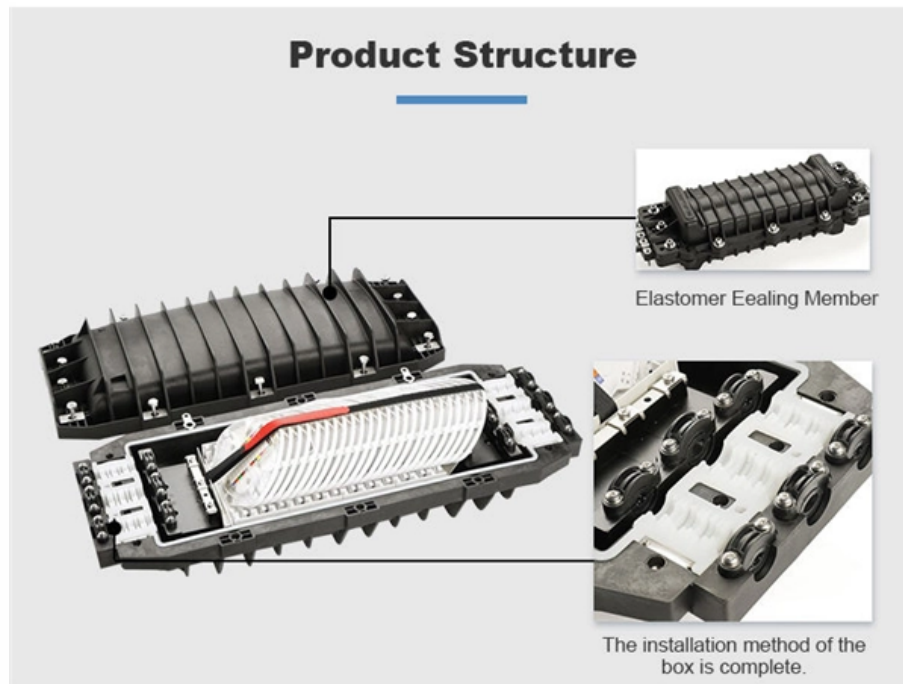

# 24-core fiber optic cable installation plug

## Overview

---

If you only remember one thing: MPO is a multi-fiber connector standardized under IEC 61754-7 that allows you to terminate 8, 12, 16, 24, or even 32 fibers in a single rectangular ferrule. Where reels are supplied with protective material fitted over the cable, the protection should remain in place until the cable will be installed. Whether you're supporting parallel optics like 100G SR4 or densifying an optical distribution frame (ODF), MPO is now a cornerstone of network design. High-quality LC-LC multi-mode OM3 breakout installation cable for indoor (inside buildings). Black protection jacket with flexible and extremely tear-resistant pulling aid of nylon material on both ends. On long runs, use proper lubricants and make sure they are compatible with the cable jacket.

## **24-core fiber optic cable installation plug**

---