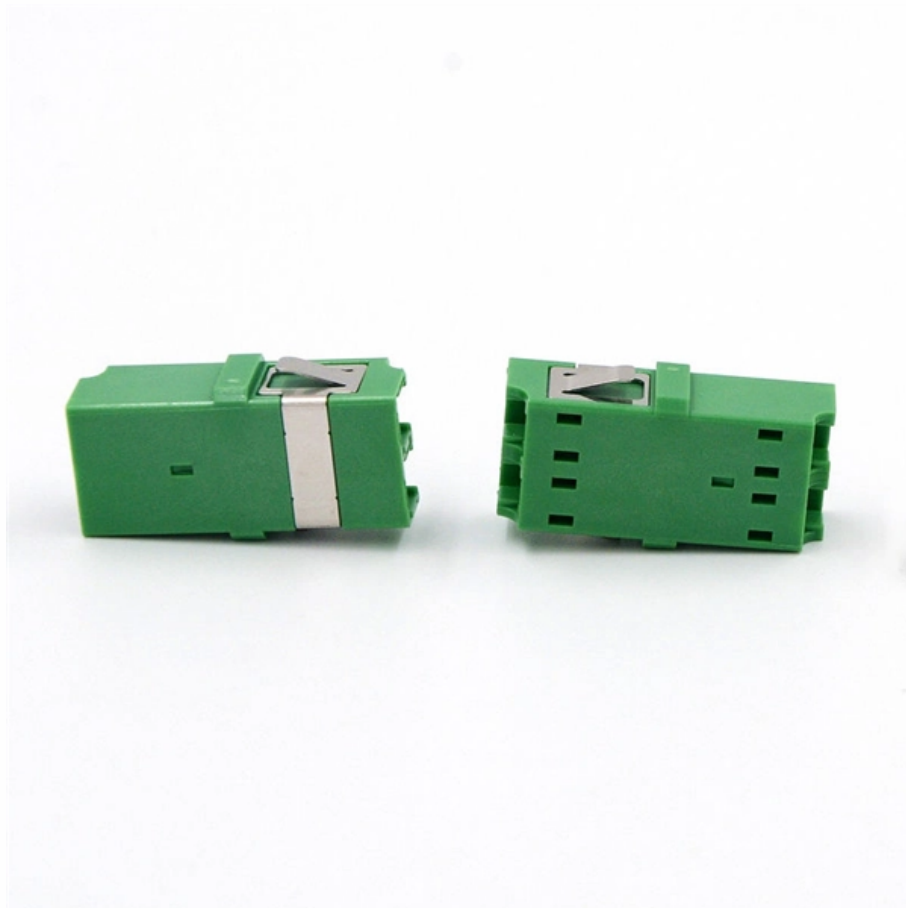

24-core optical cable pre-reel

24-core optical cable pre-reel

Tight Buffered 24 Core OM4 50/125 Pre-term

LeaderOptec's pre-terminated 24 core tight buffered assembly is an optical 50/125 OM4 cable pre-fitted with connectors on 900um ruggedised tails.

[Read More](#)

24 Cores Distribution Fiber Optic Cable

SABA 24 cores distribution fiber optic cable is constructed with loose tube fibers, aramid yarn strength member, LSZH is metal free outdoor cable . Quality of the product is tested according to IEC Standards.

24-Strand with Furcation Tubing OM4 Multimode 50/125 10/40/100 Gig Laser Optimized Fiber Distribution Cable; Choose Connectors, Jacket Type, and Optional Pulling Eye.

[Read More](#)

Optical dd

14. SHEATH MARKER Primary coated single mode fiber, filled, loose tubes, assembled around the Central Strength Member (CSM), filled core metallic moisture barrier, inner polyethylene sheath,