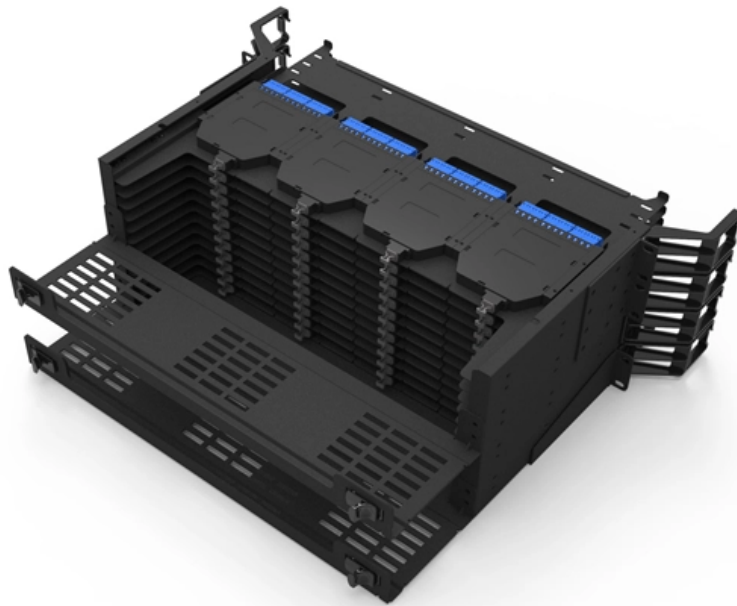

26-channel distribution box for home use

Overview

26-way waterproof distribution box, large-capacity single-row design with bottom opening. IP65 PC/ABS housing for strong impact resistance, waterproof sealing, and long-term durability. BENY New Energy BX26 Modular Enclosure 26-way Modular PC Distribution Box IP65 UV Resistance A 26-way modular PC distribution box. Price is "List Price" and may be subject to a trade discount - check with your local distributor or retailer for actual price. Futina FTTL series DB box 20/26/36 way is divided into two kinds, flush mounted type and surface mounted type.

26-channel distribution box for home use

How to Choose a House Distribution Box

Choosing the house distribution box that best fits your home is important for your safety and the efficiency of your electrical system. It facilitates the flow of electricity, guards appliances, and

Wylex NMDRS26SSLHI Con Unit 26Way Duplex

Terminal Boxes - Plastic Distribution Enclosures Floor Standing Steel Terminal Boxes - Steel Channel Supports Beam & Girder Clamps Cantilever Arms Brackets & Plates End Caps Channel Nuts

[Read More](#)

PBR-26D, 26 Channel Receiver

PBR-9D This is a nine-channel receiver with two redundant receiver circuits. The unit features a P²BUS interface for servo and telemetry data, and an auxiliary output