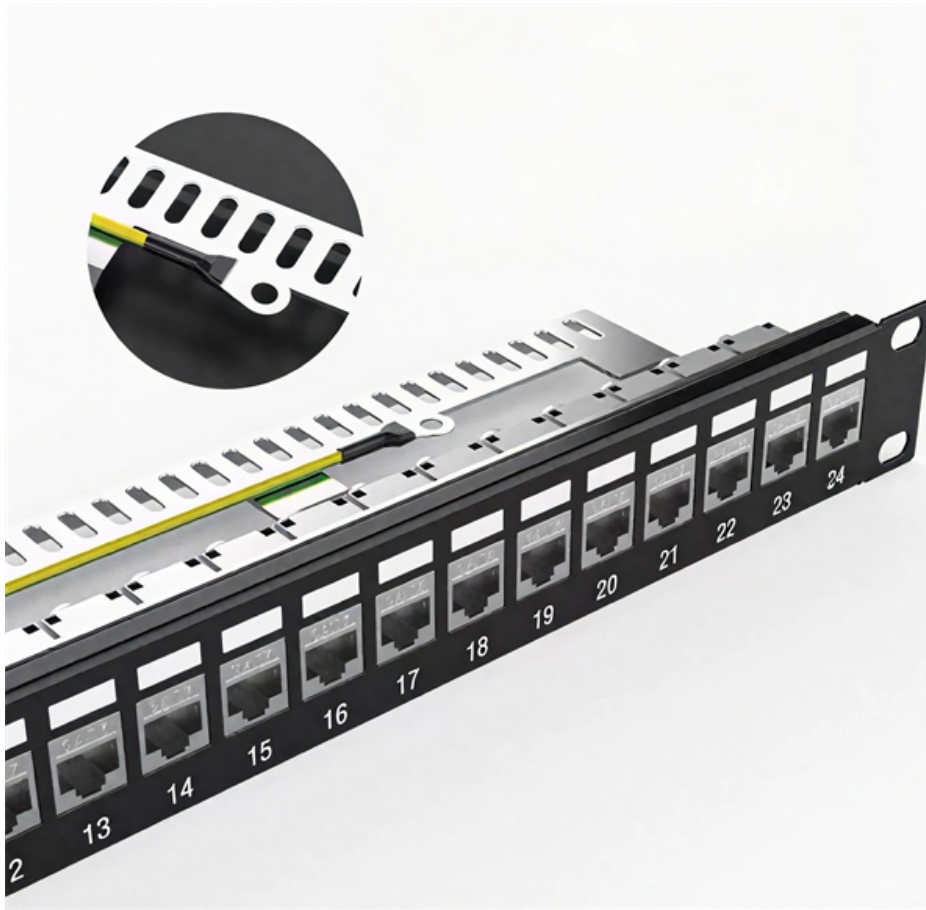

ZTP Thermal & Power

48-core fiber optic cable junction box price 6

48-core fiber optic cable junction box price 6

Amazon : Fiber Termination Box

6-Core FTTH Fiber Distribution Termination Box with 6 SC APC Adapters, IP65 Waterproof, Wall-Mount Enclosure for Residential/Commercial Fiber Optic Splicing & Management (with 6 APC Adapter)

[Read More](#)

48 Core Indoor Fiber Termination Box

Discover the ultimate 48 Core Indoor Fiber Termination Box at unbeatable prices! JUNPU's cutting-edge fiber splitter distribution box guarantees seamless connectivity for your fiber optic cables.

[Read More](#)

12 Core Fiber Distribution Box, 12 Port FTTH

Eardion 12 Port FTTH Fiber Distribution Box Splitter Box- Fiber Optic Terminal Junction Splitter Box with LC Fiber Cable Coupler It is suitable for optical fiber

[Read More](#)

SJ-ODB-M16 Fibre Junction Box 48 Cores

SJ-ODB-M16 fibre junction box 48 cores is designed for the safe transmission of data, voice and video. It is made up of cold-rolled Steel or stainless steel and has