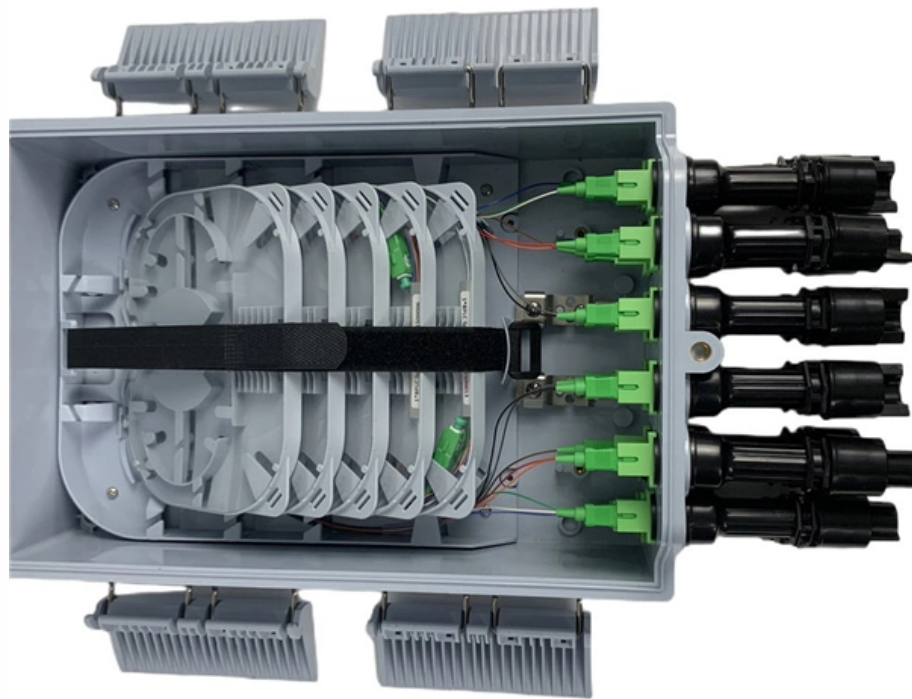

4U Vertical Switch Cabinet

4U Vertical Switch Cabinet

4U Server Rack Cabinet, Low-Profile, Side-Mount, Wall

Space-Saving 4U Wall-Mount Enclosure Houses 19 in. Rack Equipment up to 29.4 in. Deep This SmartRack® cabinet is designed to house 4U of equipment, such

[Read More](#)

Eaton Tripp Lite Series SmartRack 4U Low-Profile

Because the low-profile cabinet mounts vertically, it extends only eight inches from the wall while housing equipment up to 20 inches deep, including network

[Read More](#)

4U 19" Adjustable Low Profile Vertical Mount

Durable & Secure: Sturdy build for long-lasting protection. Easy Wall-Mounting: Space-saving solution for any environment. This 4U 19"

[Read More](#)

SmartRack 4U Low-Profile Vertical-Mount Switch-Depth Wall-Mount

Description The SRWF4U SmartRack 4U Low-Profile Vertical-Mount Switch-Depth Wall-Mount Rack Enclosure Cabinet is designed to house EIA-standard 19-inch rack equipment in network wiring