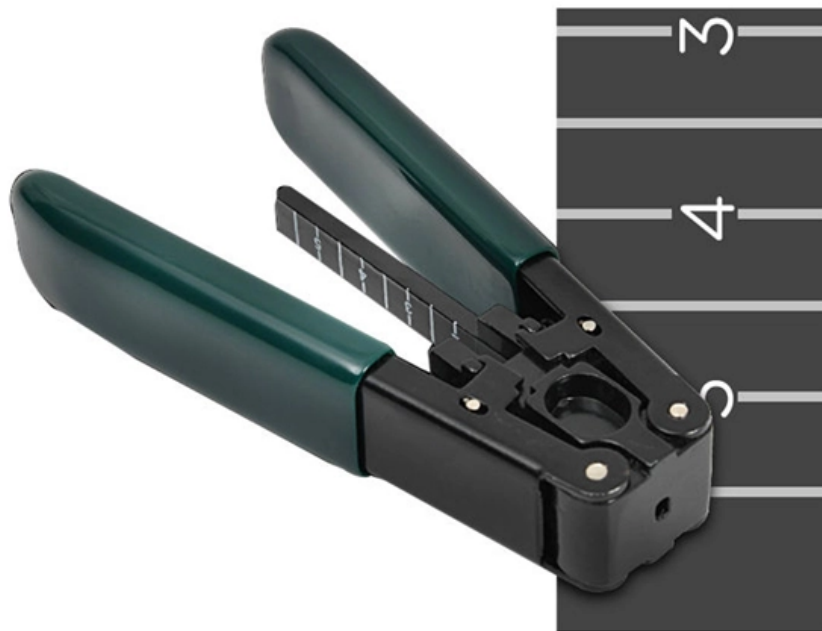

ZTP Thermal & Power

528-core Ic fiber optic patch panel Huijue

528-core Ic fiber optic patch panel Huijue

FibrePlus Optical Patch Panel

with a powder-coated paint finish. The patch panels offer a flexible and highly versatile solution for optical splicing and patching. The panel's shallow depth allows it to be installed within the majority of

[Read More](#)

A Breakdown of Fiber Optic Patch Connectors and Their

You have to terminate it somehow (connector, patch panel, etc.) in order to get from A to B and be mindful of the rather strict length limitations.