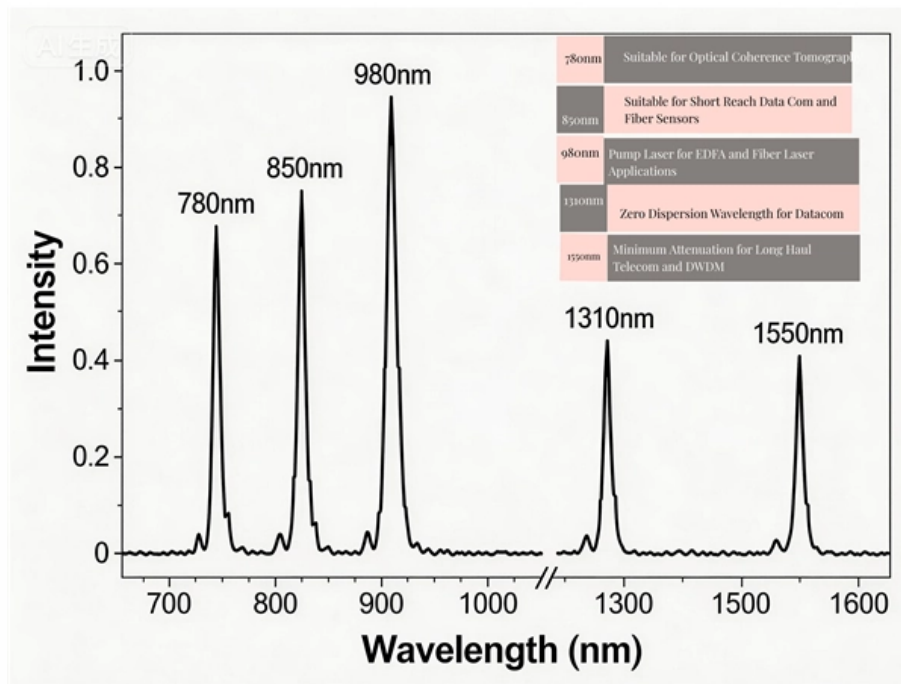

A6I low beam module

Overview

This headlight set combines advanced LED technology, premium projector lenses, and a striking A7-style design — delivering both cutting-edge performance and show-stopping looks. With animated DRL startup sequences, OEM-level fitment, and brilliant LED illumination, these headlights. Original LED Headlights Control Unit: Compatible with Audi A6 A6L S6 A7 A8 S8 RS6 RS7. 2008-2010 Genuine Original Factory OEM Audi A6L S6 RS6 C6 Bi Xenon Headlights Headlamp HID D3S Ballast (Xenon Light Control Unit / Module / Controller / ECU / Computer / Starter / Electronic Unit / Steuergerät /Inverter), D3S Xenon Bulb, Wires Cable, Bulb Holder, Proj. Wide voltage input: 9-16V wide voltage design, adapt to vehicle voltage fluctuations, low/high voltage can start stably. Fast cold start: 20% brightness in 1 second, more than 80% brightness in 4 seconds, reducing night vision delay. See more product details Please be sure to check the year and model of your vehicle before purchasing to ensure that the parts are compatible! KAVZRWYML KAVZRWYML LI-XIA XIA 1. If your 2011-2015 Audi A6L S6 RS6 C6 HID Bi-Xenon LED Headlight low beam or Headlamp high beam have problems, like light failed failure, flicker, dipped beam very dim dimmer, getting dimmer, not working, flickering blinking, goes one and off, keeps going out, flashlight, making noise, not.