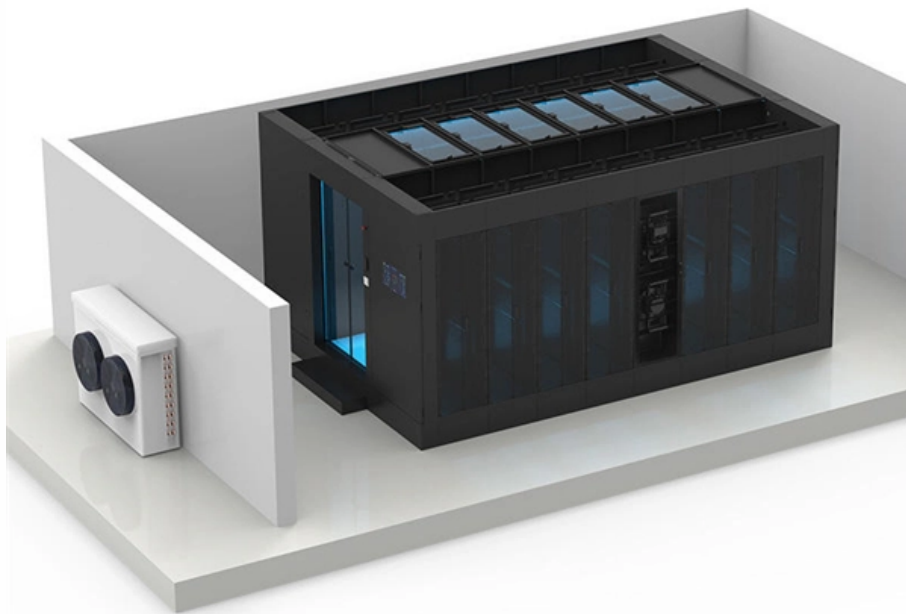

AdSS terminal box

Overview

Cable Joint Box is designed for splicing ADSS,OPGW cables and the normal cables, including two to four sleeves for input and output. Loose storage space makes storage more conveniently, quickly and cable bending radius big enough, avoiding fiber optic extra loss and ensuring. Introducing, the HONGZHI's fiber cable terminal joint box, a must-have product for anyone looking to efficiently and effectively connect ADSS/OPGW fiber cables. A wide variety of adss terminal box options are available to you, such as wireless lan, wired lan and ip. : Junction module qty and capacity: 1/12fiber Distributin module: Module connectors capacity: 12fiber Module quantity: 1pcs Connector type: FC/UPC Polish of connector: SM Ultra polish Connector insertion loss <0. From weather to bullets, the iron and steel construction requires no additional protective covering. Furnished with four plugged cable ports (2 aluminum and 2 plastic) for either All-Dielectric Self-Supporting (ADSS) or.

[Read More](#)

ADSS Joint Box

ADSS Joint Box OPGW metal junction boxes, also known as junction boxes, are designed to accommodate fiber optic splices to outdoor intermediate cables

[Read More](#)

MetaTrader 5 (MT5) Trading Platform , ADSS