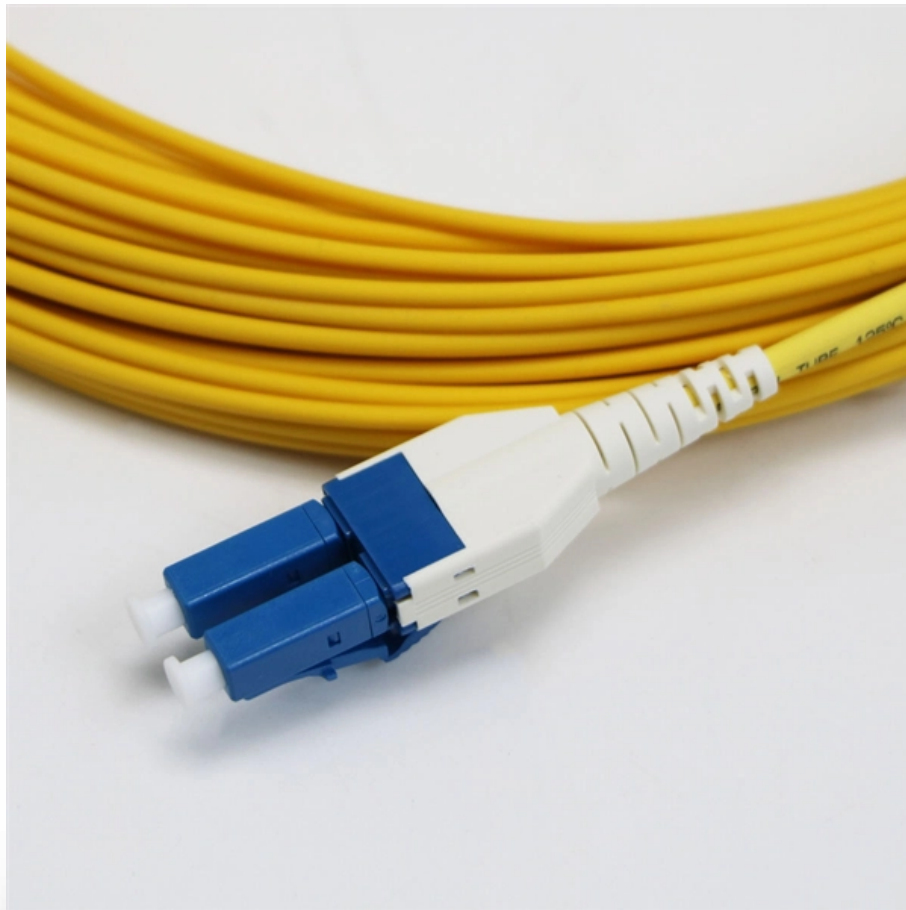

Argentina Network Cabinet 1000mm Depth Installation Solution

Argentina Network Cabinet 1000mm Depth Installation Solution

Server Racks / Network Racks

You can usually adjust the depth of the vertical mounting rails in a four-post rack or rack enclosure, but only within certain limits. In our experience 1000mm is a