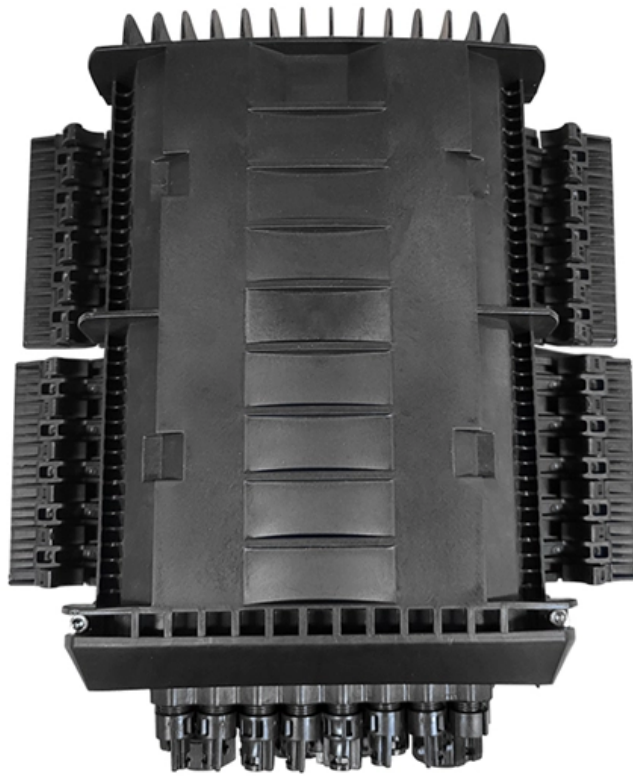

Assembly of 24-core fiber optic patch panel

Assembly of 24-core fiber optic patch panel

Understanding Fiber Patch Panels: A Comprehensive

A: A 24-core fiber optic cable means a fiber optic cable having a bundle of 24 individual optic fibers. For example, in patch panel installations, A 24

[Read More](#)

Optical fiber connector

An optical fiber connector is a device used to link optical fibers, facilitating the efficient transmission of light signals. An optical fiber connector enables quicker

[Read More](#)

8 core fiber patch panel

Understanding Core Fiber Patch Panels A core fiber patch panel is an indispensable tool in the telecommunications sector, facilitating the connection, organization,

[Read More](#)

24 Core Fiber Optic Patch Panel

24 Core Fiber Optic Patch Panel Fiber Patch Panel 24 Core is constructed with the highest quality materials, including sturdy aluminum alloy and durable plastic.