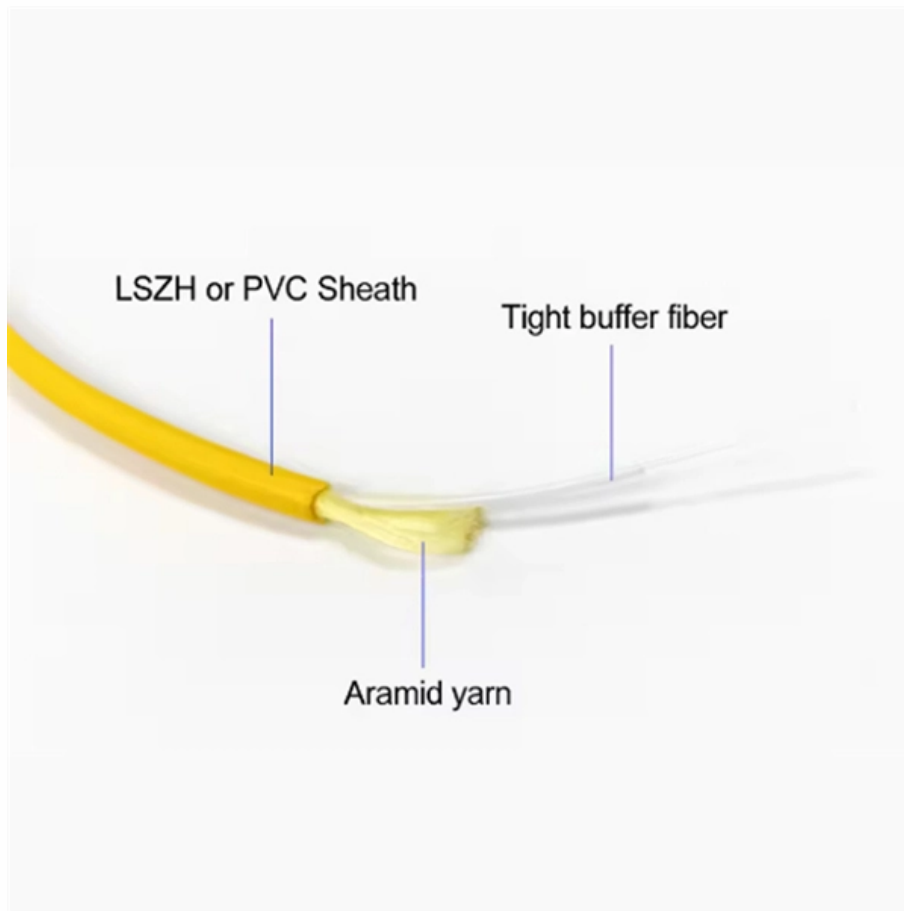

Australian SC Adapter Assembly Machine

Overview

This machine is used for automatic assembly of standard sc fiber adapter. Performance parameters: Use power: 200v, 50hz Machine power: 1000w Use air pressure: 0. SC, SC/APC, LC MTP, FC, ST, ST - SC singlemode, multimode, simplex, duplex hybrid, quad. They are used to bridge the gap between a cable to cable fibre connections and sometimes known as a mating sleeve or a hybrid adapter. Our range of high quality SC adapters have high precision alignment sleeves for reliability and improved reconnectability. #FIBER_OPTIC #FIBER_OPTIC_ADAPTER #FIBER_OPTIC_COMPONENTS_AUTOMATIC #FIBER_OPTIC_FACTORY #FIBER_OPTIC_ASSEMBLY_PROCESS #FIBER_OPTIC_MANUFACTUER We manufacturing various of fiber optical adapters for optical commnication, we also offer automatic machine for factories to produce fiber optic adapter. A fiber optic adapter, sometimes also called a coupler, is a small device designed to terminate or link the fiber optic cables or fiber optic connectors between two fiber optic lines.

Australian SC Adapter Assembly Machine

Fibre Optic Adapters , SC To SC Adapters , RS

They are used to bridge the gap between a cable to cable fibre connections and sometimes known as a mating sleeve or a hybrid adapter. They come in different connection variations, either, single, double