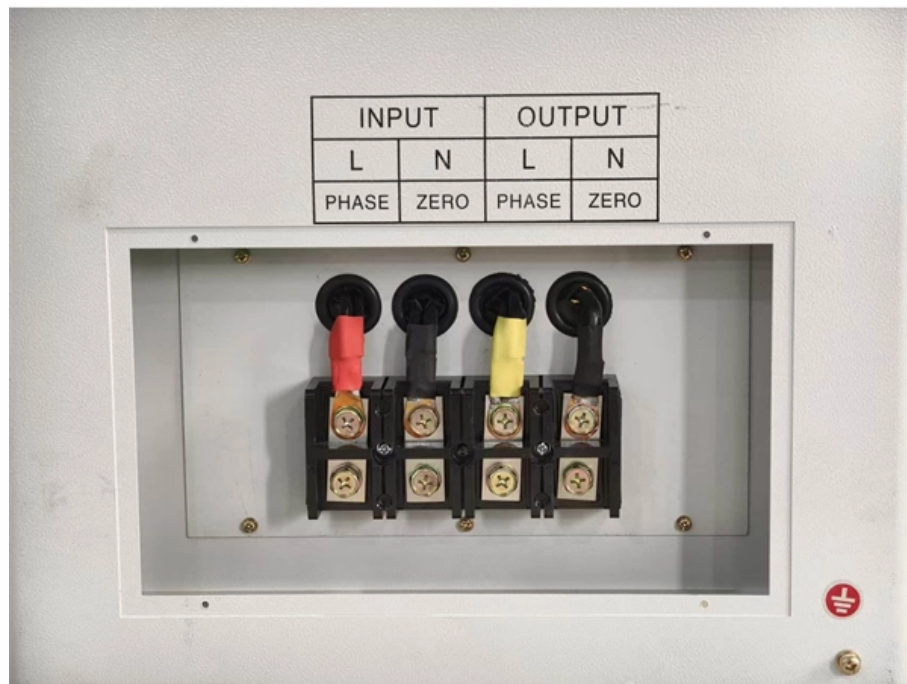

Basement Cable Tray Lifting Support

Basement Cable Tray Lifting Support

Cable Supports

Cable Tray & Ladder Supports For smaller cable volumes, Roof-Pro's TAB-C support utilises a single, broad base that provides effective and non-penetrative support

A cable tray gadget is utilized in constructing electric wiring to assist insulated electric wires used for strength distribution, control, and communication. Cable

[Read More](#)

Best Practice Guide to Cable Ladder and Cable Tray Systems

Cable Tray Types and Sizes

What is Cable Tray Systems? An electrical cable tray is a type of containment system used to support insulated electrical cables for power distribution, control,

[Read More](#)