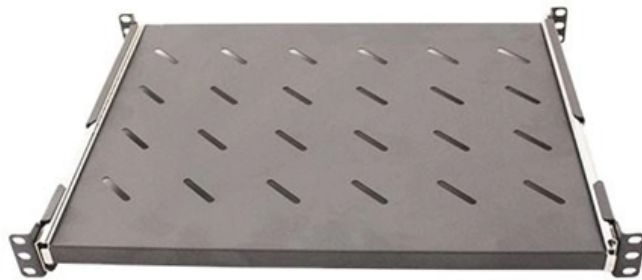

ZTP Thermal & Power

Blank panel of fiber optic distribution box

Blank panel of fiber optic distribution box

Black Box 12-Slot Universal Fiber Optic Blank Panel

Buy Black Box 12-Slot Universal Fiber Optic Blank Panel (3 RU) featuring Holds 12 Adapter Panels or LGX Cassettes, Mix & Match Panels or Cassettes, Open

[Read More](#)

Fiber Optic Hardware , Fiber Panels, Housings, Racks, and

Fiber Optic Hardware Corning has a wide variety of hardware solutions to choose from to fit your cabling needs. Choose from racks, panels, modules, splice trays, ethernet fiber switches and other

[Read More](#)

Blank Panel - Fiber Savvy

Fiber Optic Patch Panels, also known as fiber optic distribution boxes or fiber termination boxes, provide organization, an access point for cable termination, and physical security all while sustaining the