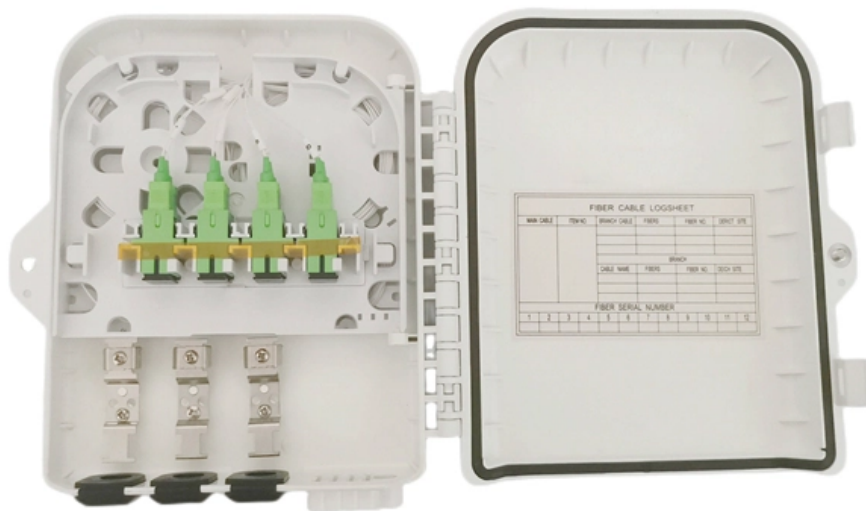

# **Bosnia and Herzegovina Network Patch Panel 12 Cores**

## Overview

---

Features 12 fiber ports with LC duplex adapters, delivering 24 total connections (since each core supports transmit and receive via duplex pairing). These panels enable efficient cable management, simplify network maintenance, and support reliable, high-speed data transmission across enterprise networks, data centers, and telecommunications infrastructure. Available in various configurations based on connector type and density, 12-core fiber. Leviton offers the industry's best global patch panel service and logistics with a wide array of flexible solutions for every application, backed by industry leading service and support. The 12 port fiber patch panel is made of high intensified & insulated material, thus having excellent mechanic performance; it can be pre-installed with different kinds of fiber optic adapters and pigtails including SC/FC/ST/LC/E2000 types.