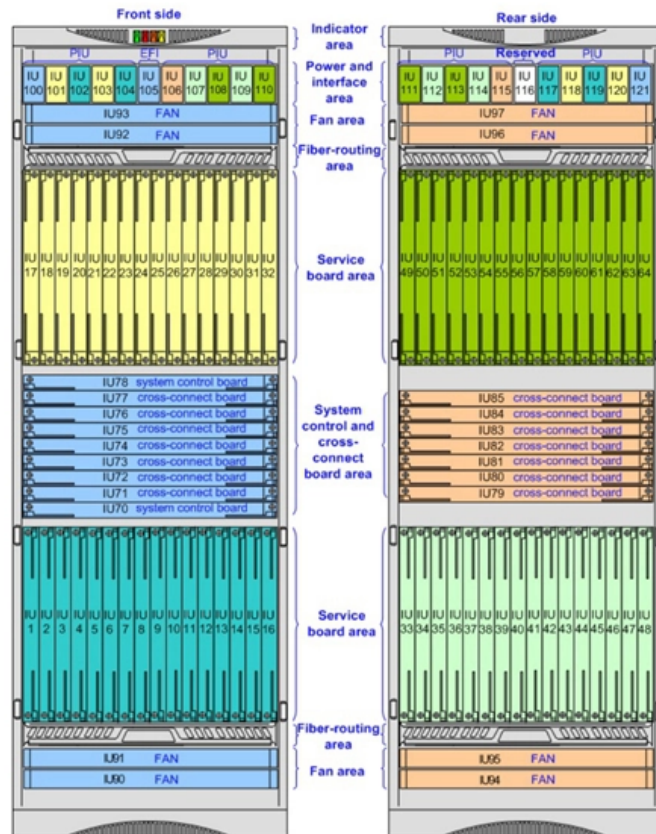

Build a platform where the cable tray passes through the floor slab

Build a platform where the cable tray passes through the floor slab

Cable Tray Installation Method Statement

Expansion joints shall be provided in the cable trays where it passes through the building expansion joint. Approved sleeves shall be provided where cable tray

[Read More](#)

Cable Tray Trunking & Ladder Installation Method for

Cable Tray, trunking and ladder supports will be install directly to slab surface and using other services supports will not be allowed . Installation of cable trays,

[Read More](#)

Best practice guide to cable ladder and cable tray

Cable ladder and cable tray systems The following recommendations are intended to be a practical guide to ensure the safe and proper installation of

[Read More](#)

A Guide to Installing and Supporting Electrical Cable Trays

This guide covers the critical steps, from selecting the right electrical cable tray and performing accurate cable fill calculations to managing a safe cable pull through