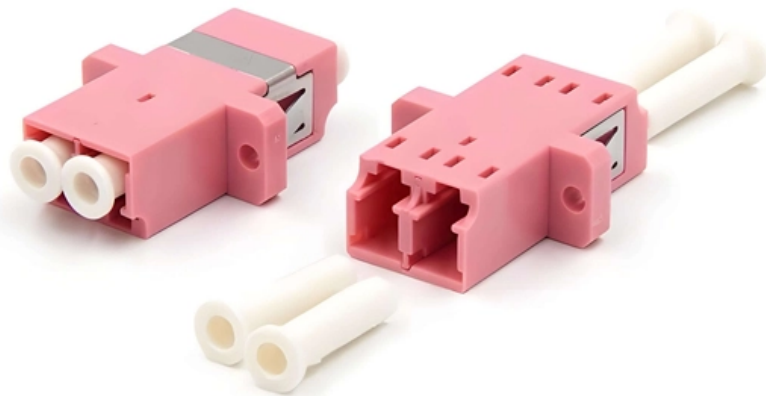

# **C-shaped steel fixed cable tray**

## C-shaped steel fixed cable tray

---

### **Steel Cable Tray , Cable Tray Support**

This cable tray system incorporates slot patterns, enabling efficient equipment placement and convenient access for cable ties and other fixtures. It is offered in 50 and 100 mm heights, with the

## **C Profile**

C Profile Cable tray is a system used to safely carry and protect electrical cables along pathways planned specifically for building and facility installations.

[Read More](#)