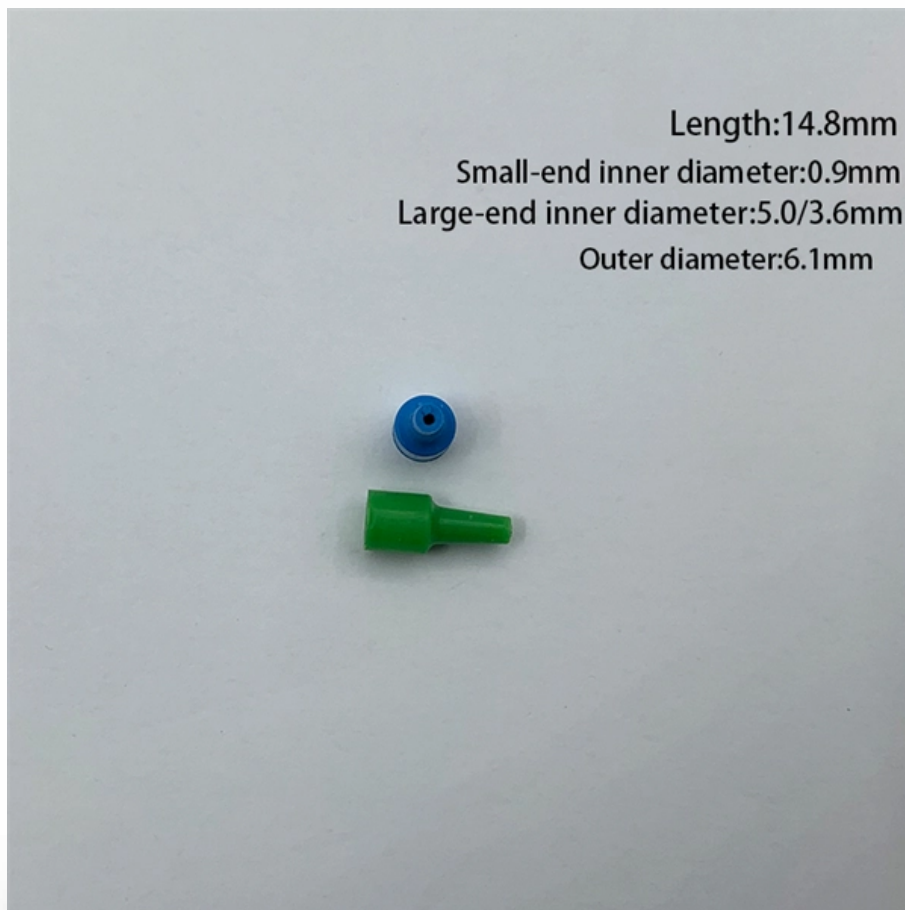

# Cable management rack for cable TV transmission 1200mm deep

## **Cable management rack for cable TV transmission 1200mm deep**

---