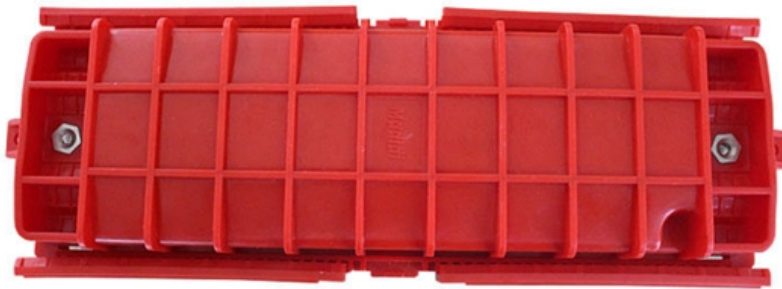

# **Cable tray bracket 500500**

## Cable tray bracket 500500

---

### **Electro Zinc Plated Wire Mesh Cable Tray bracket,**

This Triangle bracket offers a perfect way for mounting and securing wire mesh cable tray to the wall. The electro zinc plated finish protects the triangle wall bracket

## 500mm Ladder Cable Tray Bracket - HDG Modular

500mm ladder cable tray bracket with HDG finish. Mounts to 41x41 strut to build custom cable support ladders. Ideal for industrial and M& E installs.

[Read More](#)