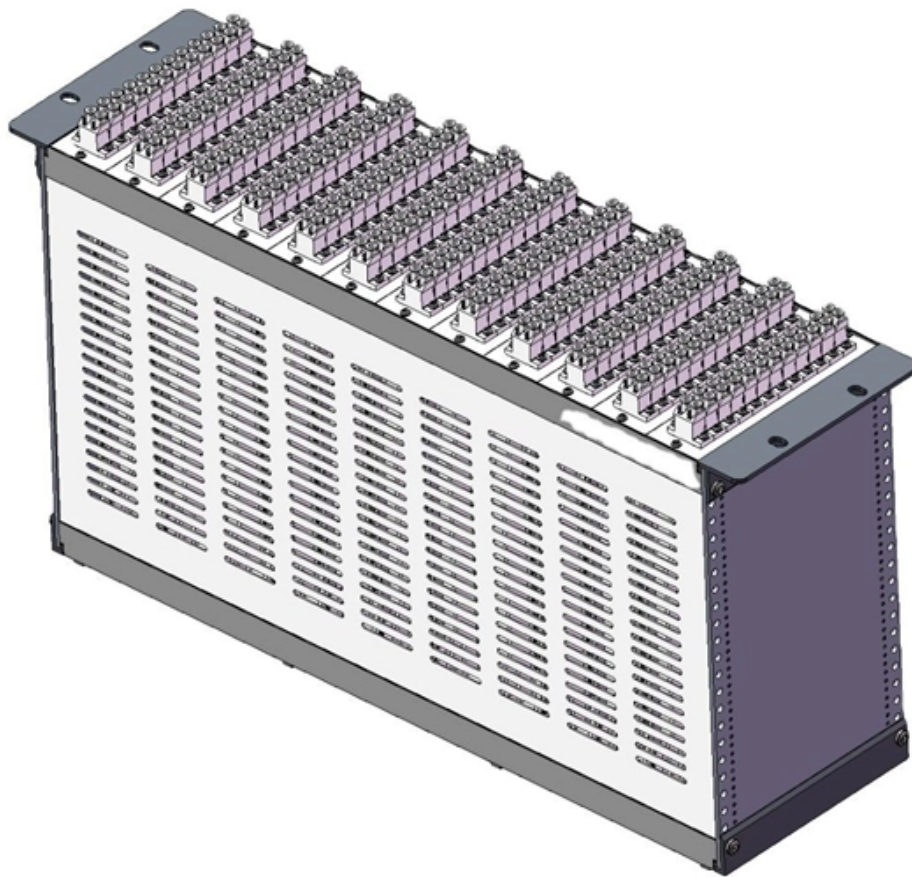

ZTP Thermal & Power

Cable tray construction inspection batch

Cable tray construction inspection batch

Method Statement for the Installation of Cable Tray, Trunking, and

General Installation Approved site fabricated trays shall be used as per site conditions. Only approved brand cable tray, trunking or ladder shall be allowed to be used. Ensure that sleeves and box outs

[Read More](#)

Inspection Test Plan for Cable Tray and Accessories Installation

This article is about ITP (Inspection Test Plan) Plan for Cable Tray and Accessories Installation.

[Read More](#)

Cable Tray Installation Checklist

Cable tray support structures and fixings are a critical component of electrical systems and installations, playing a vital role in maintaining the integrity and safety of these systems. The inspection of these

Cable trays installation inspection , XYZ Reality

Every data center project hinges on precise installation of containment systems for cable trays. These complex structures house critical

[Read More](#)

Cable Tray Inspection Checklist for Safety and Efficiency