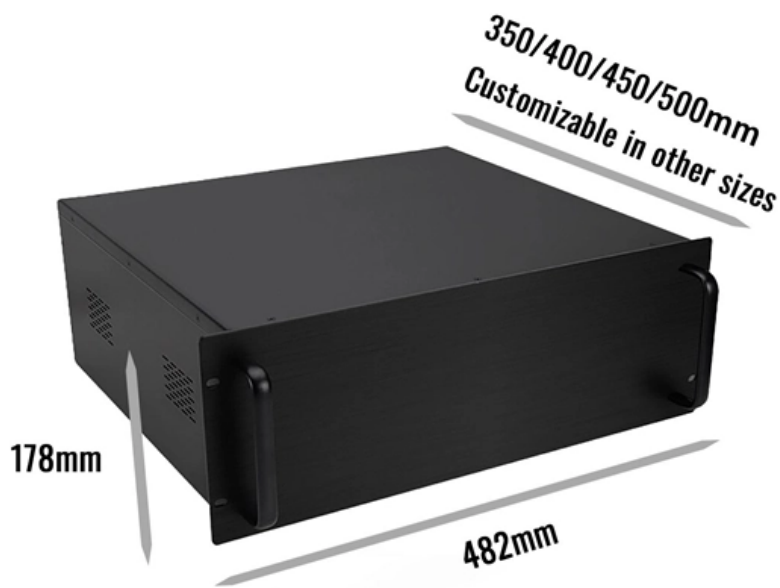

# Cable tray cover plate clamp 400 cable tray