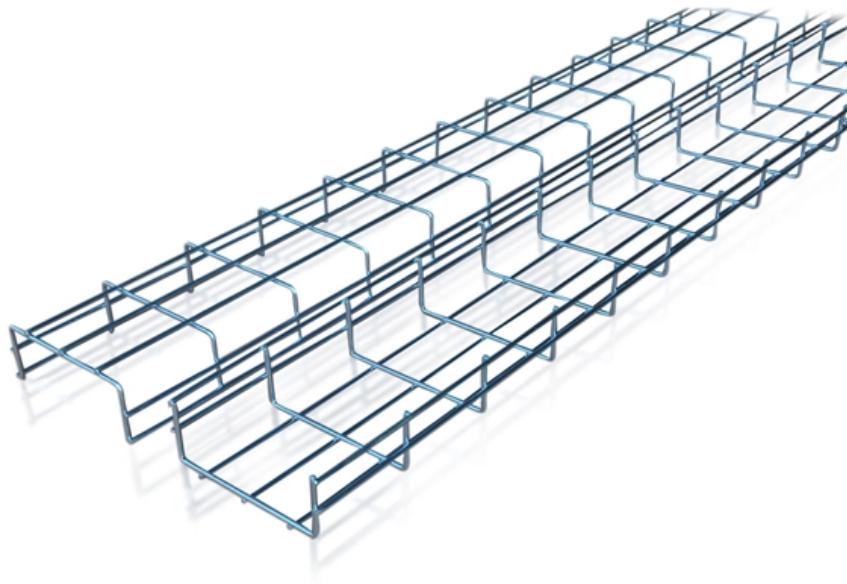

Cable tray fabrication ash bucket

Cable tray fabrication ash bucket

Cable Tray Trunking & Ladder Installation Method for

ResourcesForElectrical&ElectronicEngineersCableTrayTrunking&LadderInstallation
Method for Projects The purpose of this article is to define the

[Read More](#)

CABLE TRAY CABLE TRAY

3 4 5 Alternatively, most trays can be hot dip galvanized after fabrication to provide a long, corrosion resistant service life even when d outside. Depending on the design of the tray, you either use pre

[Read More](#)

Wire mesh cable tray is also commonly known as bucket or basket cable tray and ideally suitable for light to medium duty commercial and industrial applications

[Read More](#)

Comprehensive Guide to Cable Tray Production Equipment

[Read More](#)

Cable Tray

Systems lengths are produced as standard in a 3 metre format, manufactured from sheet steel into a channel section, to provide cable management in all

Comprehensive Guide to Cable Tray Fabrication and