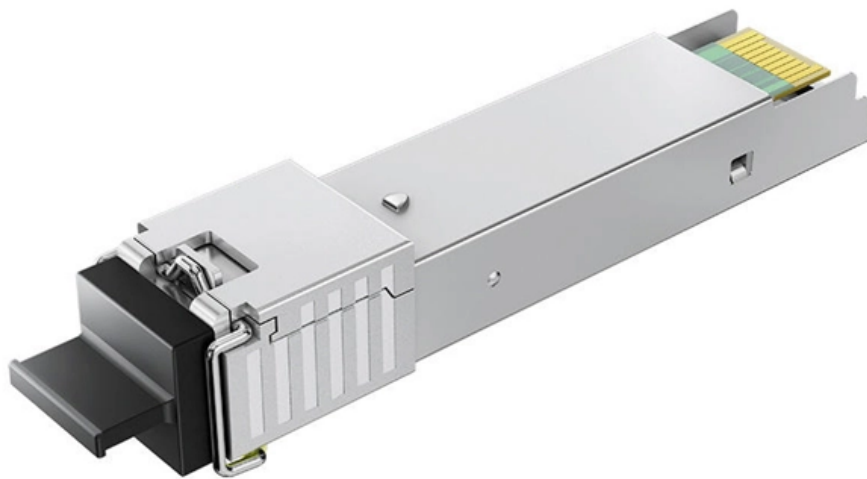

Cable tray lights

Cable tray lights

Complete Cable Track Lighting Kits

Why We Love Cable Lighting Kits From the light fixtures to each and every one of the components you need to get a cable lighting system up and running, these

Light Duty Cable Tray - Unitrunk

All light duty tray lengths up to and including KLLD225T come complete with one swaged end for ease of coupling and to eliminate the need for couplers.

[Read More](#)

Cable Trays , Cable Trays and Accessories , YESSS Electrical

[Read More](#)

CABLE TRAY, UNITRUNK CABLE TRAYS, LIGHT, MEDIUM,

Unitrunk cable tray ranges satisfy cable containment and support applications for low and high voltage power, instrumentation and control cables. Unitrunk cable tray systems consist of light, medium and

[Read More](#)

Lighting cable trays , channels for power supply cables , cable

Lighting cable trays are an essential component ensuring efficient and safe cable management. Their versatility, durability, and aesthetic appeal make them an excellent solution for both industrial and