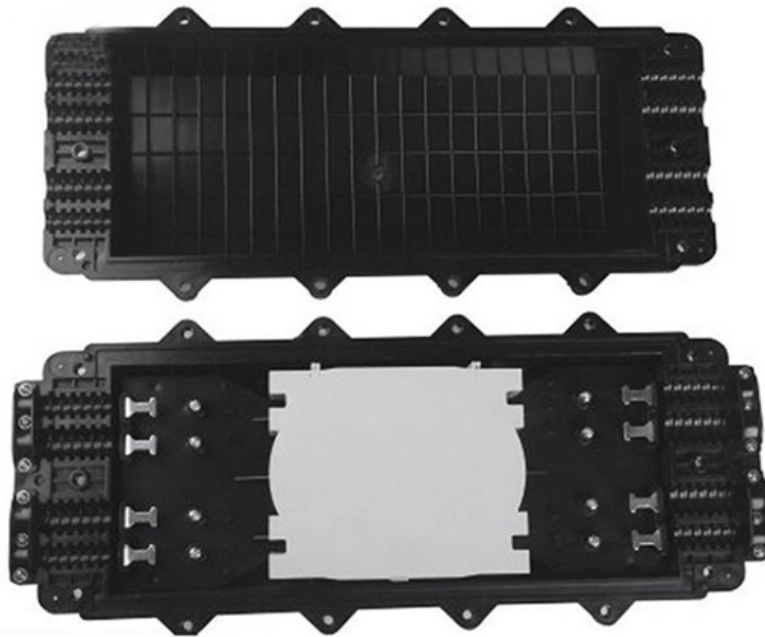

Cable tray support arm 400

Cable tray support arm 400

Cable Tray 400 mm x 50 mm

Improved heat dissipation and ventilation can lengthen the life of cables and related equipment. The load capacity of cable trays is the maximum weight that they can support. To guarantee the secure

[Read More](#)

Cablofil Pre-Galvanised Steel Wire Cable Tray Support

Home Products Cable management - overhead Cablofil steel wire cable tray Supports
Wall mounting RCSN fast fix support rails Cablofil Legrand

[Read More](#)

Cable Trays Cantilevers & Central Suspension Brackets

Explore cantilevers and central suspension brackets for cable support systems, designed for durability and versatility in various environments. Discover Wibe Group's quality solutions.

Legrand PVC Cable Tray Epoxy Coated Steel Cantilever

Legrand PVC Cable Tray Epoxy Coated Steel Cantilever Arm 400mm , 637979 , 3245066379791 , Legrand

[Read More](#)

Electrical Cable Tray 400mm

Discover durable 400mm electrical cable trays in galvanized steel, ideal for wholesale purchases starting at \$3.35 per unit. Customize colors and finishes for