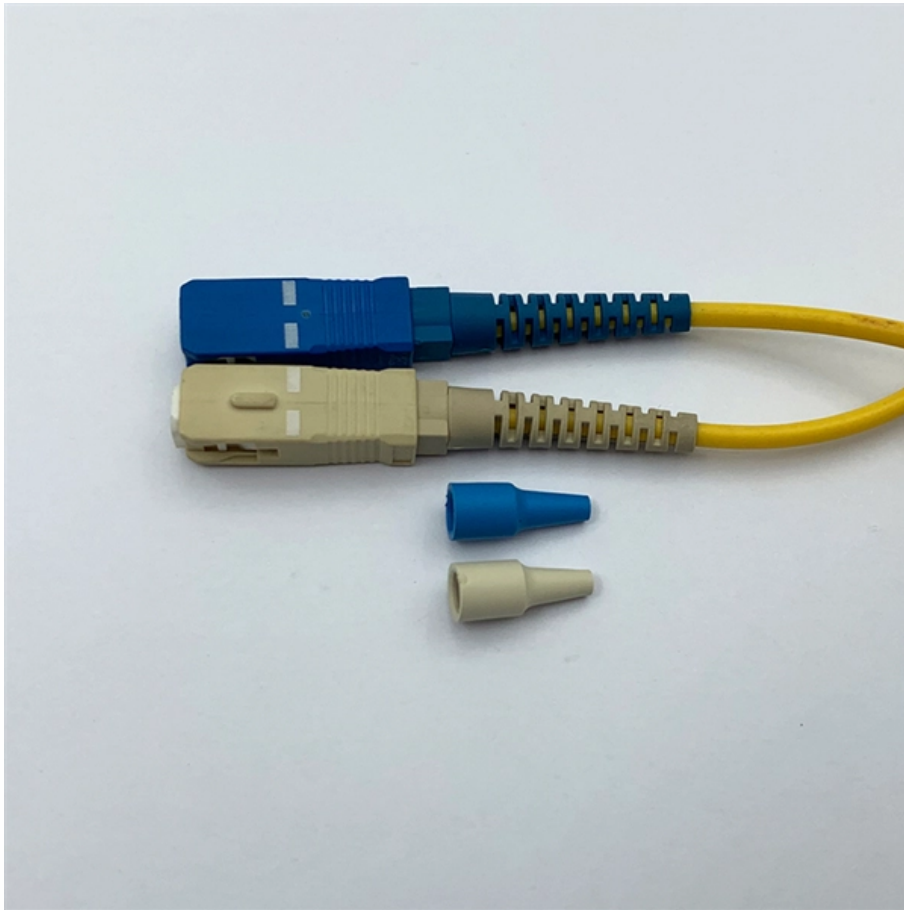

Cable tray wall-mounted interface

Cable tray wall-mounted interface

Cable Tray And Fittings , Graybar Store

A cable tray system is used to support insulated electrical cables used for power distribution, control, and communication. Cable trays are used as an alternative to open wiring or electrical conduit

[Read More](#)

Cable Tray , Wire Mesh, Ladder Tray and More Wire Management

A cable tray system consists of metal or plastic trays that are mounted on walls or suspended from the ceiling. The trays are designed to hold cables securely, protecting them from damage and reducing