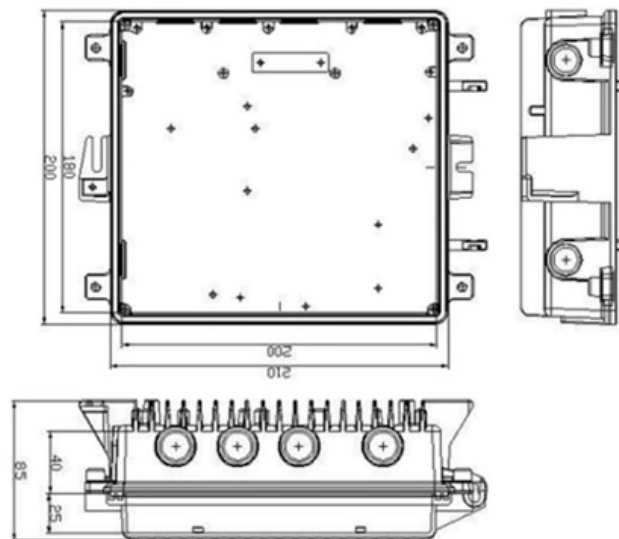

ZTP Thermal & Power

Cable trays for Palau construction