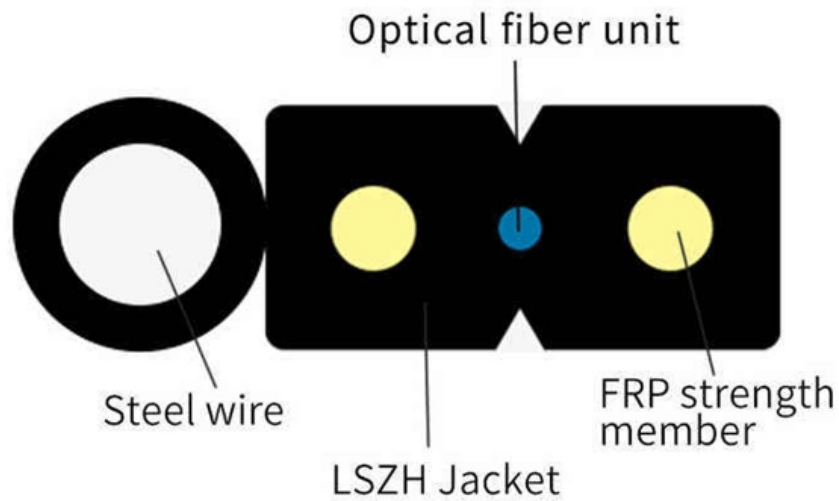

ZTP Thermal & Power

Chilean Fiber Optic Terminal Box 6 Cores

Chilean Fiber Optic Terminal Box 6 Cores

FTTH Plastic Terminal Box 6 Core Fiber Optic

Fiber Optic Distribution Box 6 core Description: The equipment is used as a termination point for the feeder cable to connect with drop cable in FTTH