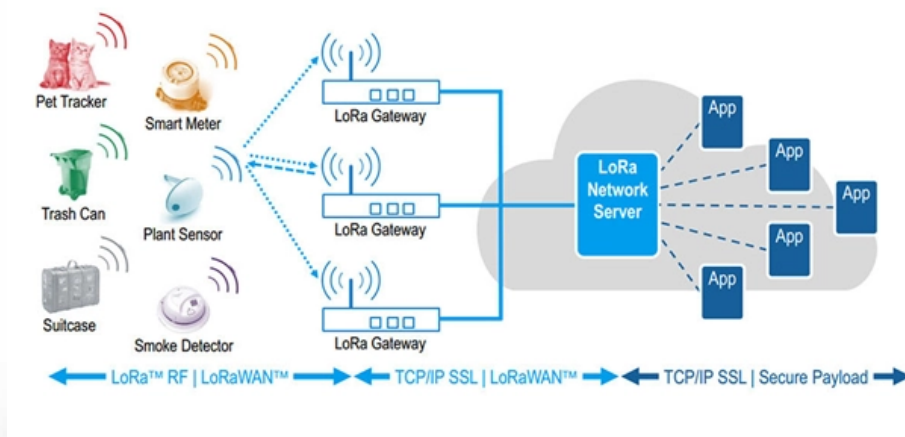

Color of temporary power distribution box at construction site

Color of temporary power distribution box at construction site

Temporary Power Distribution and Industrial Lighting

Get reliable temporary power distribution and construction lighting solutions for your worksite needs with our portable power boxes, panels, and LED work lights.

[Read More](#)

Temporary Electrical Supply Procedures , PDF , Mains

This document outlines health and safety procedures for temporary electrical installations on construction sites. It provides guidance on overhead and

[Read More](#)

Construction Site Distribution Board

A construction site distribution board is a specialized type of panel used to manage and distribute electrical power on temporary job sites. Unlike residential or

[Read More](#)

The Ultimate Guide to Temporary Power Distribution Boxes

Temporary Power Distribution Box Temporary power distribution boxes play a crucial role in ensuring that electrical power is safely and efficiently