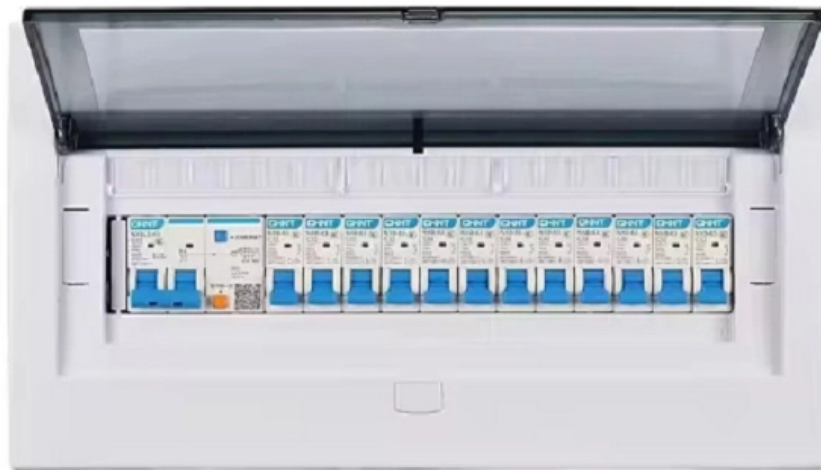

Communication 72-terminal optical distribution module

Overview

AMPCOM 72-port ODF supports SC multimode fiber with pigtails and couplers, cold-rolled steel housing, and pull-out splice trays. Fiber Management Tray also called ODF Distribution Box, Integrated Splicing and Distribution ODF. It is mainly used for cable inlet, grounding and fixing and the splicing between the terminal end and pigtail. Featuring 72-core LC single-mode connectors housed in a sleek off-white enclosure, this distribution frame delivers reliable, high-speed fiber. ODF patch panels are designed to provide a high density 19" rack-mountable solution for next generation fiber networks, it is used as terminal equipment of fiber optical cable for fiber patching, fixation, splicing and management.

Communication 72-terminal optical distribution module

Wiley Online Library , Scientific research articles, journals, books

Hier sollte eine Beschreibung angezeigt werden, diese Seite lässt dies jedoch nicht zu.

ODF 72 Cores Rack-Mount Fiber Optic Distribution Frame

ODF 72 Cores Rack-mount Fiber Optic Distribution Frame Rack-mount Fiber Optic Distribution Frame is modular design with drawable trays inside and cold-rolled

[Read More](#)

Riser Distribution Terminal Modules , Corning

Corning OptiSheath® riser distribution terminals are small, simple interconnects between the distribution network riser cable and horizontal drop cables. These modular housings are compatible with