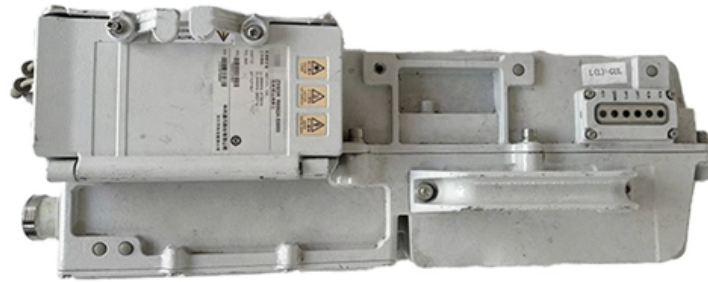

# Cuba 3-Year Warranty Micro Module 4U