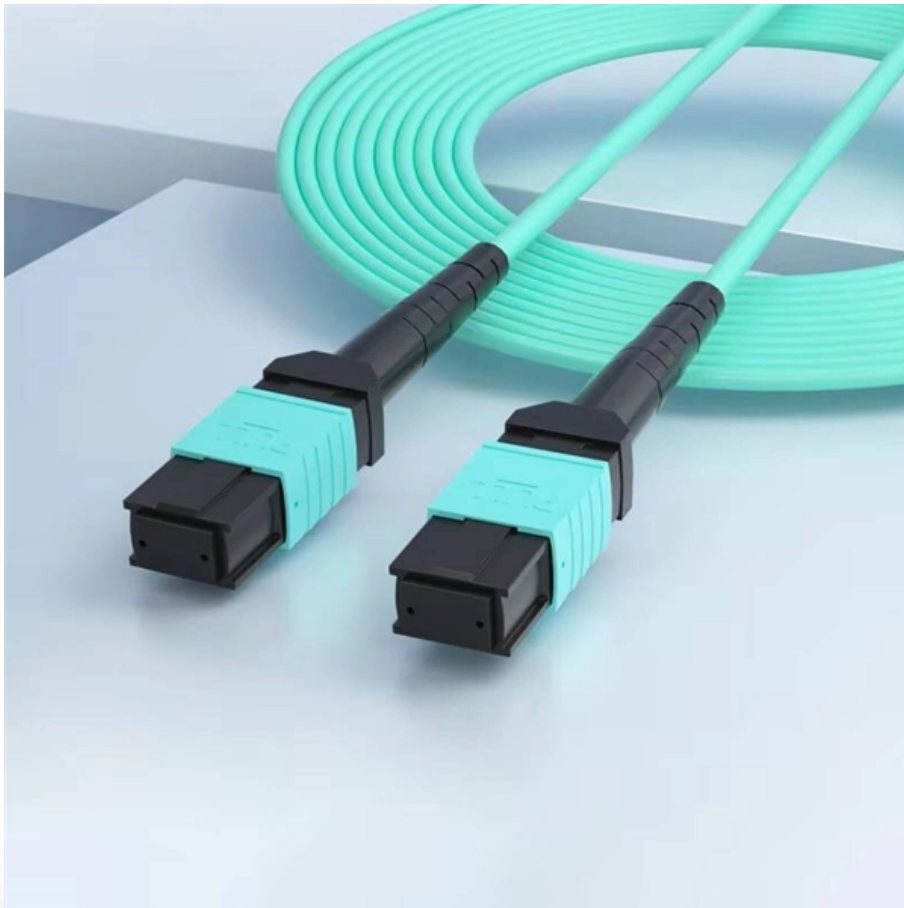

Custom Explosion-proof Non-standard Distribution Boxes in the Czech Republic

Custom Explosion-proof Non-standard Distribution Boxes in the Cze

Explosion Proof Distribution Box & Electrical Enclosures

Durable Hexlon Explosion Proof Distribution Boxes and Electrical Enclosures, IECEx and ATEX certified for Zone 1 and Zone 2.

[Read More](#)

Ex junction and terminal boxes - Explosion-Proof , mlx-ex

Ex junction and terminal boxes are essential components for making safe electrical connections in environments where explosive gases or dust may be present. In such industrial settings, electrical