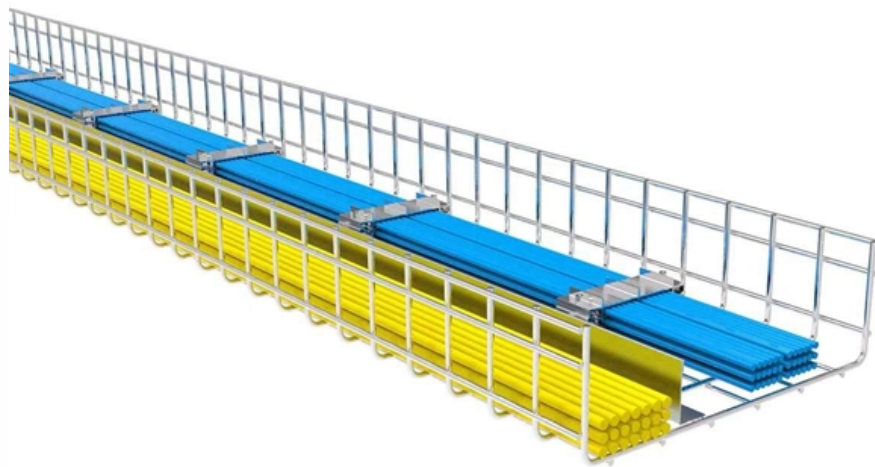

Czech explosion-proof distribution boxes available for immediate sale

Czech explosion-proof distribution boxes available for immediate sale

CZ1390 Explosion-proof distribution boxes

Contact our experts or request a quote today. Degree of protection:IP66. Rated voltage:250/400V;50/60Hz.

[Read More](#)

Explosion-Proof Distribution Box , Product Center

Explosion-proof distribution boxes are designed to safely control and distribute electrical power in hazardous environments, preventing ignition risks.