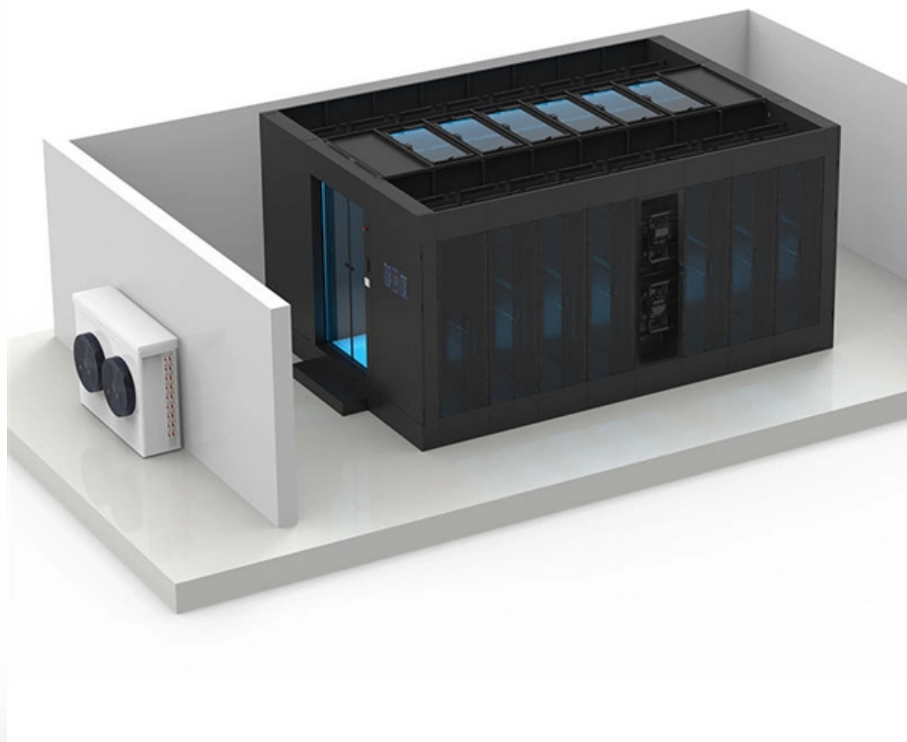

Dimensions of outdoor temporary power distribution boxes

Dimensions of outdoor temporary power distribution boxes

Common Applications for Temporary Power Distribution

For outdoor applications, you must invest in a system that can meet your power distribution needs while showcasing impressive durability to harsh

[Read More](#)

Temporary Power Distribution Box

Temporary Power Distribution Box Power Tech®'s Temporary Power Distribution Box is used by contractors on jobsites (indoor or outdoor) to provide and distribute power from temporary power

[Read More](#)

Portable Power Distribution Units & Boxes, LEX Products

These temporary power distribution boxes feature 1, 3 or 4 adjustable circuit breakers, with a range of amperage and voltage ratings. The

[Read More](#)

Power tech temp power box

Power Tech's Temporary Power Distribution Box is used by contractors on jobsites (indoor or outdoor) to provide and distribute power from temporary power poles or