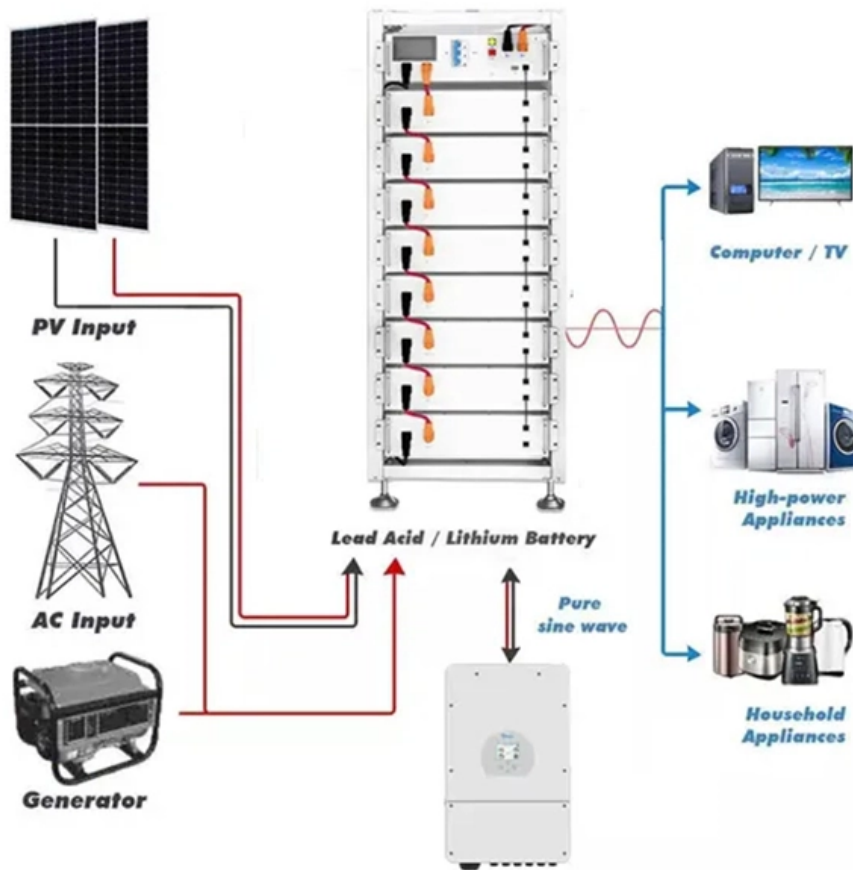

Direct Fusion Connection Box

Direct Fusion Connection Box

Fusion Box Connection

Full description Fusion connection box designed to take standard 237A style 10 pair modules. Available in three sizes to suit 20, 50 and 100 pair connections. Supplied empty with the exception of T70-2204