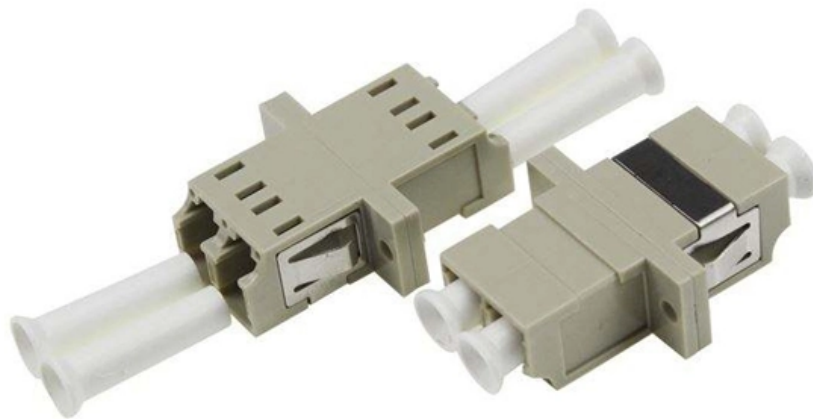

Distribution Box Soft Strip

Distribution Box Soft Strip

Fiber Distribution Boxes :: LinkStar Microtronics

Plastic FDB-WM-P Series Profile LinkStar FDB-WM-P series plastic distribution box is designed for SFF type splitter, cassette type splitter, blade type splitter and

[Read More](#)

Main Distribution Boxes with Terminal Strip

For building owners, architects, construction managers, facilities engineers, and network administrators alike, ACS modular zone distribution systems are the intelligent choice.

[Read More](#)

Lighting Distribution Boxes for Power Control

These boxes seamlessly integrate with various Lighting Accessories and support complete Lighting Distribution Systems, including Marshalling Boxes and Lighting Control Modules. They're perfectly

[Read More](#)

DISBOX-G flush-mounted small distribution board IP40

Fuse boxes are an important part of the house electrics, especially in modern architecture and today's Smart Home functions, and therefore we offer a flush-mounted distribution box with the DISBOX-G