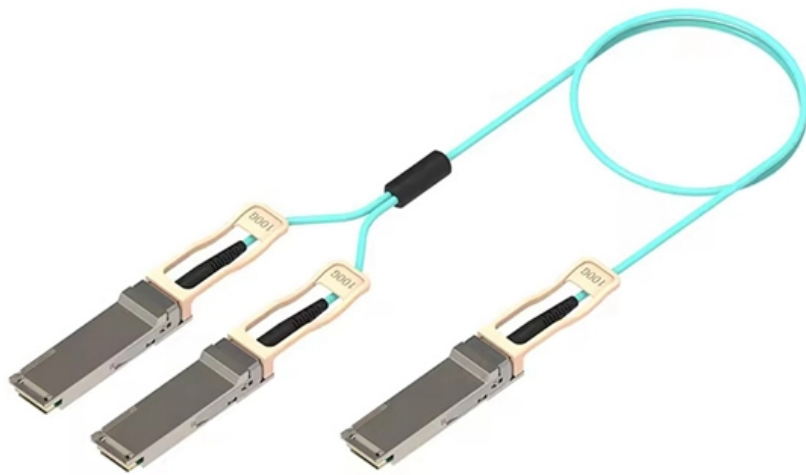

Distribution box enclosure bracket

Overview

Mounting brackets include connecting brackets that are assembled at the time of construction, metallic belts that attach to a pre-existing hardware pole, etc. They are available in different shapes depending on where they are mounted and the objects they hold. Need help?

When it comes to rigid, easy to install electrical box supports, Eaton offers a wide variety of B-Lines series electrical boxes that help reduce installation complexity. With this structure, we can install the components of irregular heights easier and faster. Mouser offers inventory, pricing, & datasheets for Distribution Box Enclosures & Racks.

Distribution box enclosure bracket

Enclosure Mounting, Hardware & Fasteners

Explore enclosure mounting, hardware, and fasteners including DIN rails, brackets, locks, hinges, and accessories for electrical enclosures.

Fiber Domes, Boxes and Enclosures Wall Mount Fiber Patch Panels Wall Mount Fiber Patch Panels are essential when the concern is safety, security, and accessibility. Fiber connections remain orderly

[Read More](#)