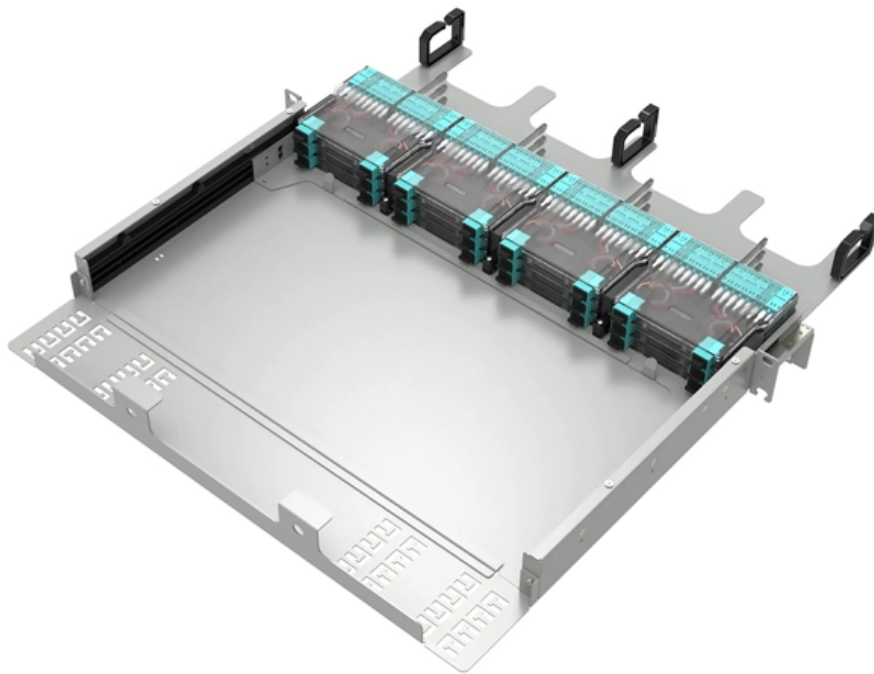

Distributor Hotline 47U

Distributor Hotline 47U

New Distributor TD-41U TD-47U For Honda Civic DX LX CX 1.5L 92

Ignition Distributor For 92-95 HONDA Civic DX CX LX 1.5L NON VTEC 2/7 Pin TD-47U
\$58.86

[Read More](#)

47U Deep Server Rack, Euro-Series

Features Extra-Deep Server Cabinet Accommodates 47U of Standard Rack Equipment This SmartRack® 47U rack enclosure is designed for network wiring closets, retail locations, classrooms,

[Read More](#)

Excel Floor Standing Cabinets Server+ Series

Product Overview The Excel Server+ range is designed for the safe and secure housing of network and server equipment. Available in two heights - 42 and 47U, a choice of either 1000mm or 1200mm

47U Wide Server Rack, Euro-Series , Eaton

Great for 230V IT environments, this standard-depth 47U server rack is 800 mm wide to support cable management and PDU mounting on the sides.

[Read More](#)

47U 800*1000*2280mm Computer Server Rack Data