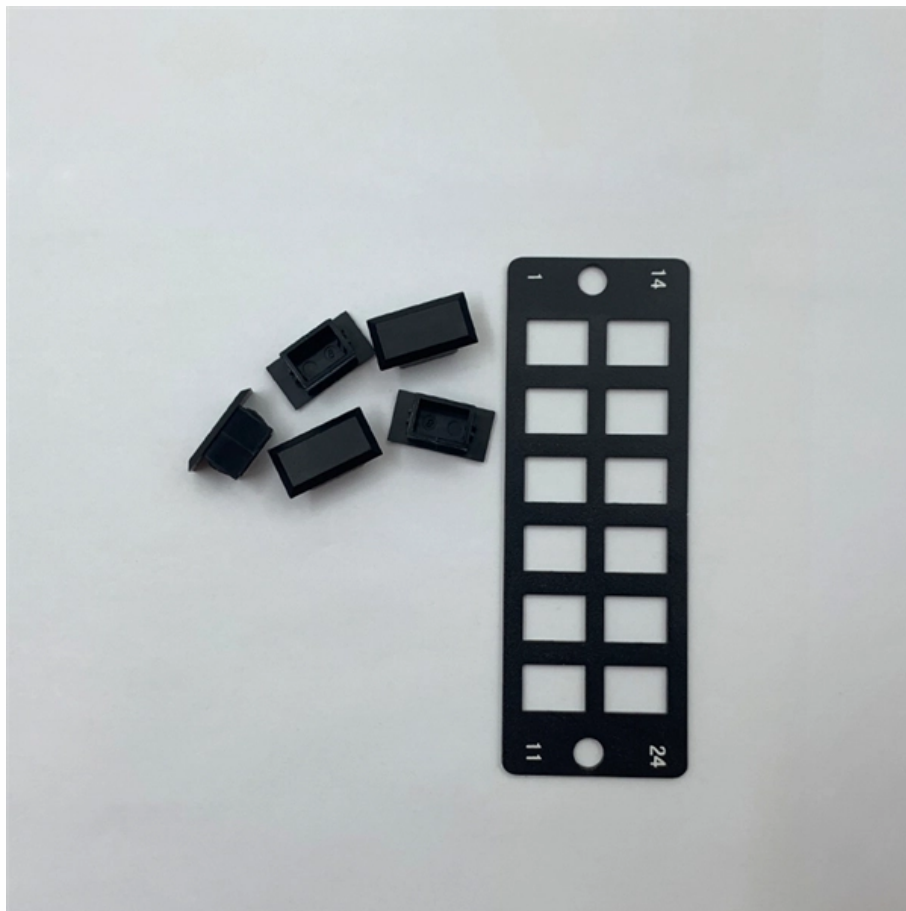

Double-layer cable tray cover plate

Double-layer cable tray cover plate

Best practice guide to cable ladder and cable tray

Cable ladder and cable tray systems The following recommendations are intended to be a practical guide to ensure the safe and proper installation of

[Read More](#)

Coupler Plate For Cable Trays

Coupler plates for cable trays are used to couple different plate interfaces and are made from different materials as per the client's specifications.

[Read More](#)

[Read More](#)

Delta Cable Tray - Delta Cable Trays

Delta Cable Tray A cable tray is a structural system used to support and organize electrical cables in commercial, industrial, and infrastructure projects. It provides