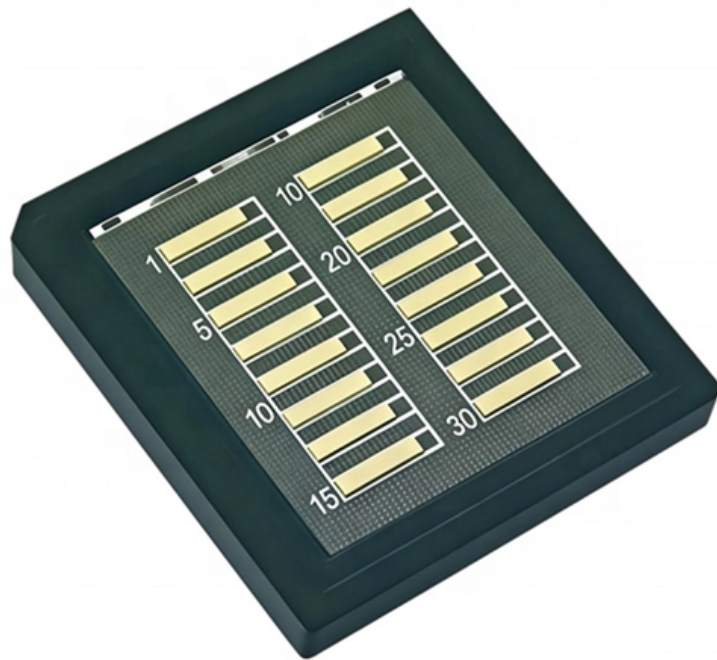

ZTP Thermal & Power

Dutch construction site electrical distribution box manufacturer

Overview

Dutch Electric has a lot of experience with designing and building switch-boxes, distribution systems and consoles. We design out of but not limited to: plastic-, aluminum-, wood- and foil panels for use of work counter or. Vello Elektro has since 2001 been a reliable partner when it comes to portable power supply. Our power distribution boxes are robust and durable, our extension cables, worklights and cable bridges are solid. TPS has been supplying experienced technical personnel from Europe for projects in the Netherlands and abroad for more than 15 years. With customized solutions, fast delivery and a focus on quality, we provide projects worldwide with reliable power supplies and peripherals such as. A new single name for all universal electrical enclosures: Spacial and Thalassa become Panel SeT.