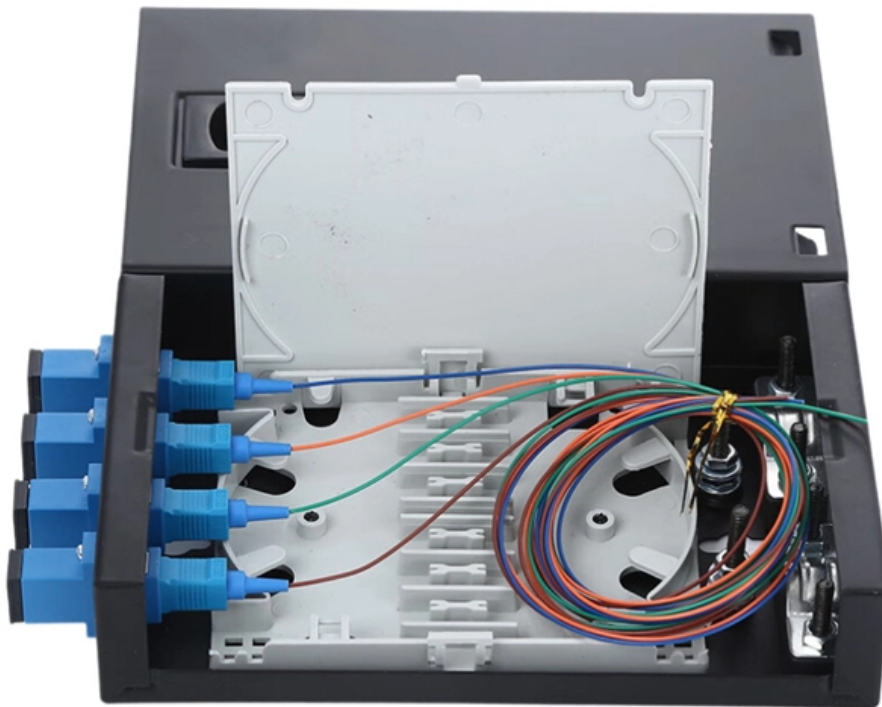

# **Emergency Communication Fiber Optic Cable Junction Box**

## Emergency Communication Fiber Optic Cable Junction Box

---

### What are Underground Junction Boxes?

Underground Junction Boxes are protective enclosures designed to house and connect electrical and communication cables beneath the ground. These boxes

[Read More](#)