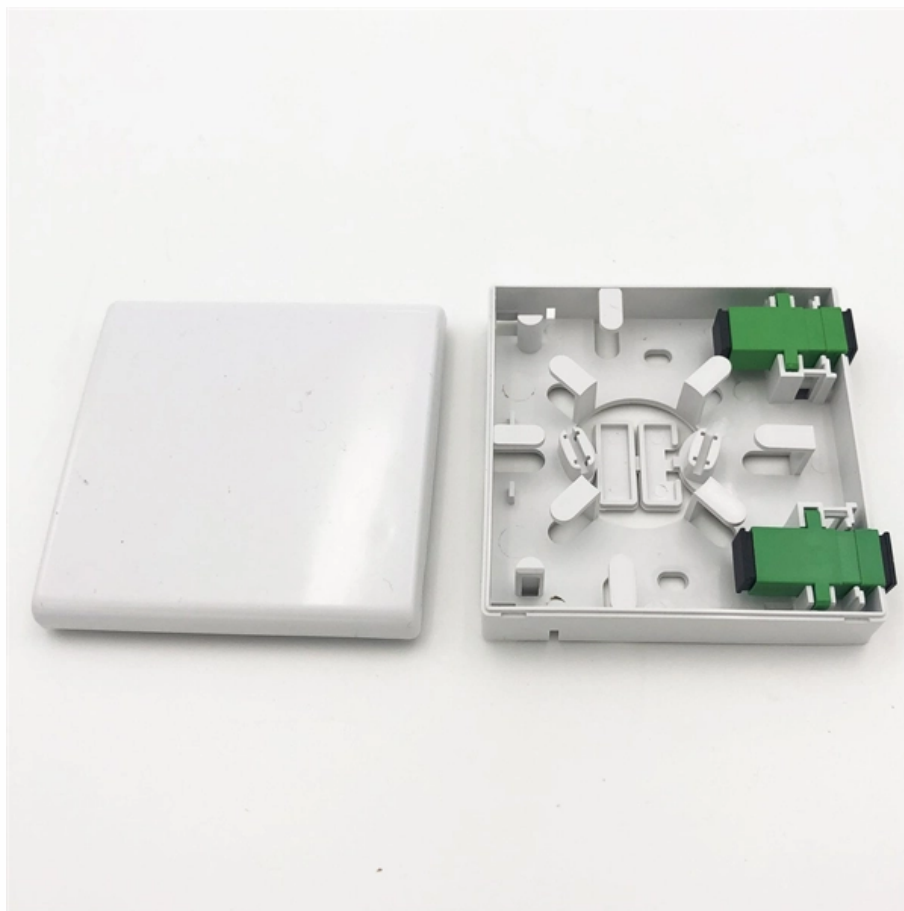

## Overview

---

L-com's 9/125 Simplex Singlemode fiber optic cables are constructed of the highest quality components and are covered by a one-year warranty. Fiber cables are available with FC connectors FC PC, FC APC or DIN or AVIO, E2000, ST (only 0°-polish), or F-SMA (only 0°-polish) with. Fiber Cable Description:FC to ST Fiber Patch Cable, Laser Optimized Singlemode Fiber,9/125 optical fiber core/cladding.

## **20M FC Fiber Patch Cord Brand New 2mm LC single mode Cord**

The 20M FC Fiber Patch Cord is a high-performance optical jumper cable designed for long-distance transmission and connectivity in single mode fiber networks.