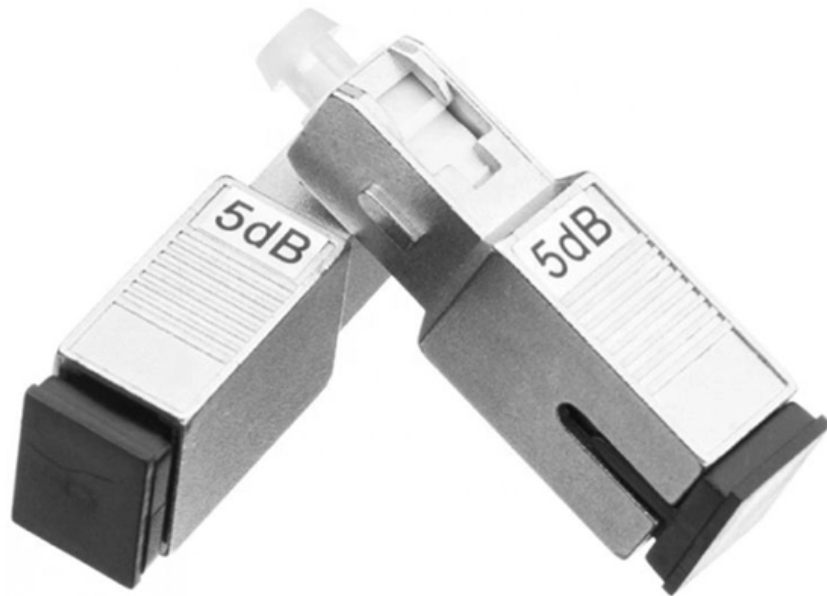

Fiber Optic Box Panel Price

Fiber Optic Box Panel Price

Product Type

Faceplates & Boxes CommScope's Faceplates and Boxes meet technical and functional requirements while taking care of aesthetics at the front of your copper and fiber networks.

[Read More](#)

Buy Hanutech FTTH Fiber Distribution Box 48 Core

Amazon : Buy Hanutech FTTH Fiber Distribution Box 48 Core SC/UPC FDMS Fully Pigtailed Loaded Sliding Tray, Fiber Optic Patch Panel 48 Port LIU, Rack Mounted