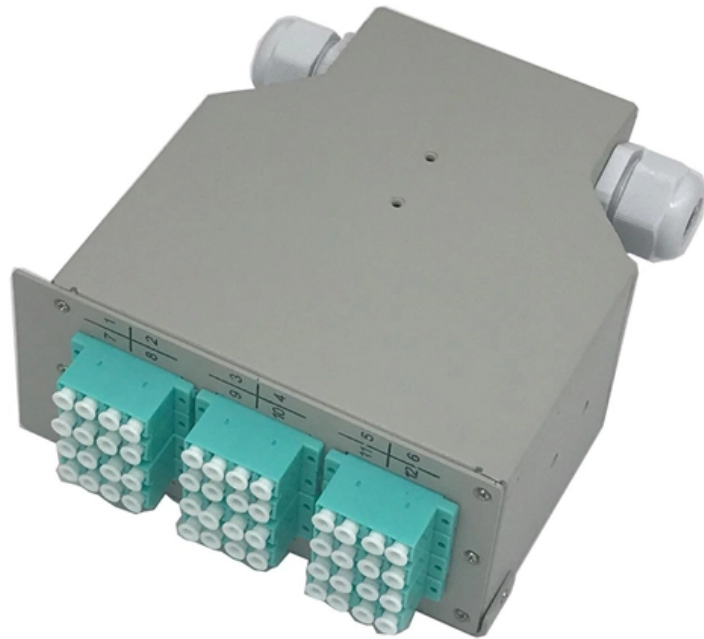

Fiber Optic Panel Whiteboard

Fiber Optic Panel Whiteboard

Fiber Optic Patch Panels , Leviton Network Solutions

Leviton Fiber Optic Patch Panels come in UHD, HD, e2XHD, and SDX varieties: a solution for every application.

[Read More](#)

Fiber Optic Backlight Panel

Fiber Optic Backlight Panels: Illuminating Displays Fiber optic backlight panels are a type of display technology that uses fiber optics to direct light from a source to the

[Read More](#)

Fiber Enclosures and Panels , Legrand

Designed to simplify installation and improve experience, Legrand Fiber enclosures are ideal solutions for fiber networks in your data centers and building networks.