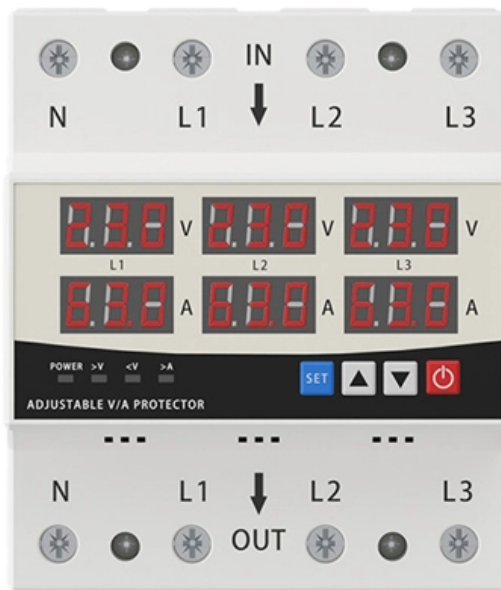

# Fiber Optic Terminal Box Small Header

### CURRENT STATUS CLEARLY VISIBLE

IT CAN CLEARLY SHOW THE CURRENT STATUS AND VOLTAGE STATUS,  
WITH EFFICIENT OPERATION AND RAPID RESPONSE.