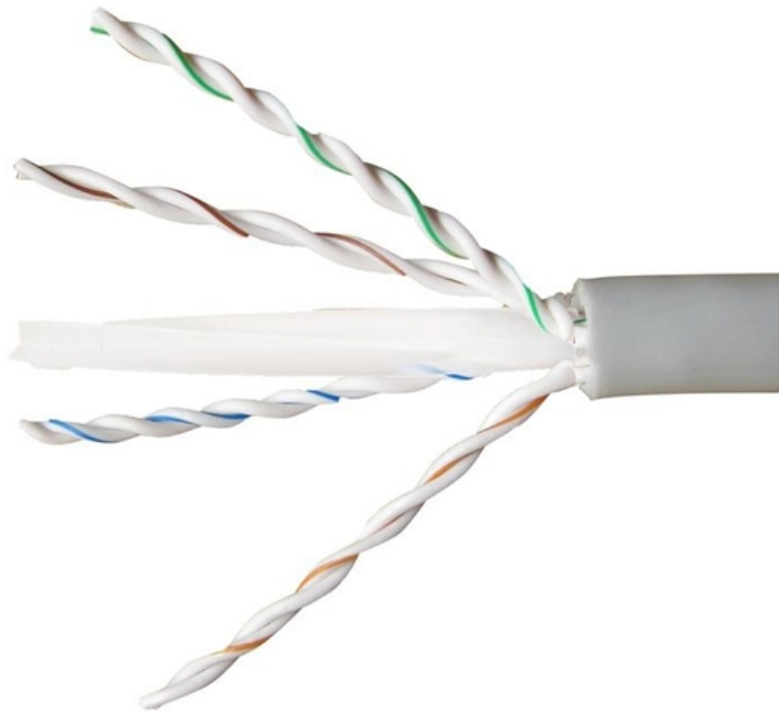

# **Fiber optic box with 6 ports single mode**

## Overview

---

The 6-Port SC Singlemode Fiber Terminal Box | Pre-Loaded | Metal Enclosure is a compact fiber optic termination and distribution box designed for FTTH network deployments. Looking for a way to protect your spliced, terminated or crimped fibre optic cables and control signal distribution to end-user points?

Use this RS PRO LC (Lucent connector) single-mode duplex demarcation box to safely encase your incoming cables and relay them to six fibre optic demarcations. □SC Fiber Optic Kit Panel□Wall Mount Fiber Enclosure with Spool 6 Strands SC Pigtail SingleMode 9/125; Dimension 255mm\*130mm\*40mm, Can be mounted vertically or horizontally;The kit provides optimum protection, keeps your fiber distribution organized when space is limited and maintains the integrity. Built from UV-resistant ABS material, the box combines durability with a sleek form factor, making. Our factory approved ISO9001:2015, and we have UL, CE, FCC, ROHS, CCC, CPR certificates.