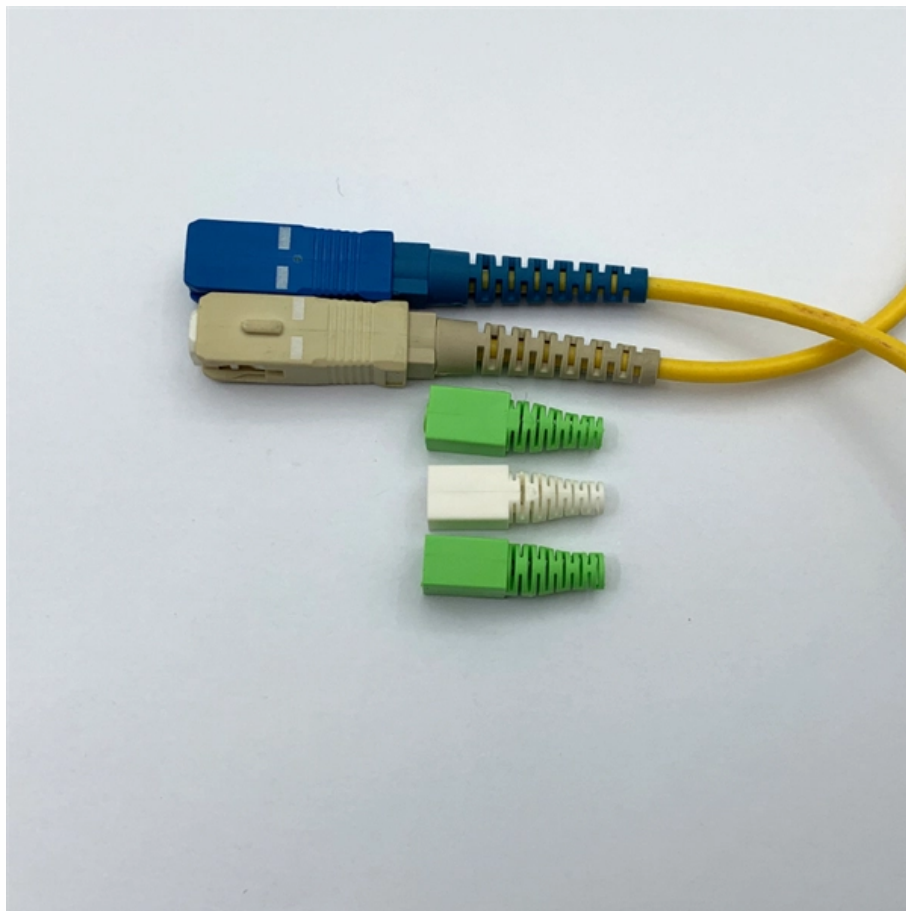

Fiber optic patch cord and splice box connection diagram

Fiber optic patch cord and splice box connection diagram

kyrgyzstan-customs-cost-fiber-optic-distribution-box-12-cores

All Companies and suppliers for kyrgyzstan-customs-cost-fiber-optic-distribution-box-12-cores Find wholesalers and contact them directly Leading B2B marketplace Find companies now!

[Read More](#)

Fiber Patch Panels: A Beginner's Guide

What is a Fiber Patch Panel? Fiber optic patch panels are enclosures that act as a distribution hub for fiber cable. A bulk (multi-strand) fiber cable enters the patch panel and then each fiber strand is

[Read More](#)

Simplex Duplex Fiber Optic Cable, LSZH Patch Cord CCTV Application

Product Summary Standard Test OPTIC PATCH CORD SIMPLEX DUPLEX LSZH MATERIAL CCTV/FTTX/ODF APPLICATION Description: The fiber optic patch cord is a length of