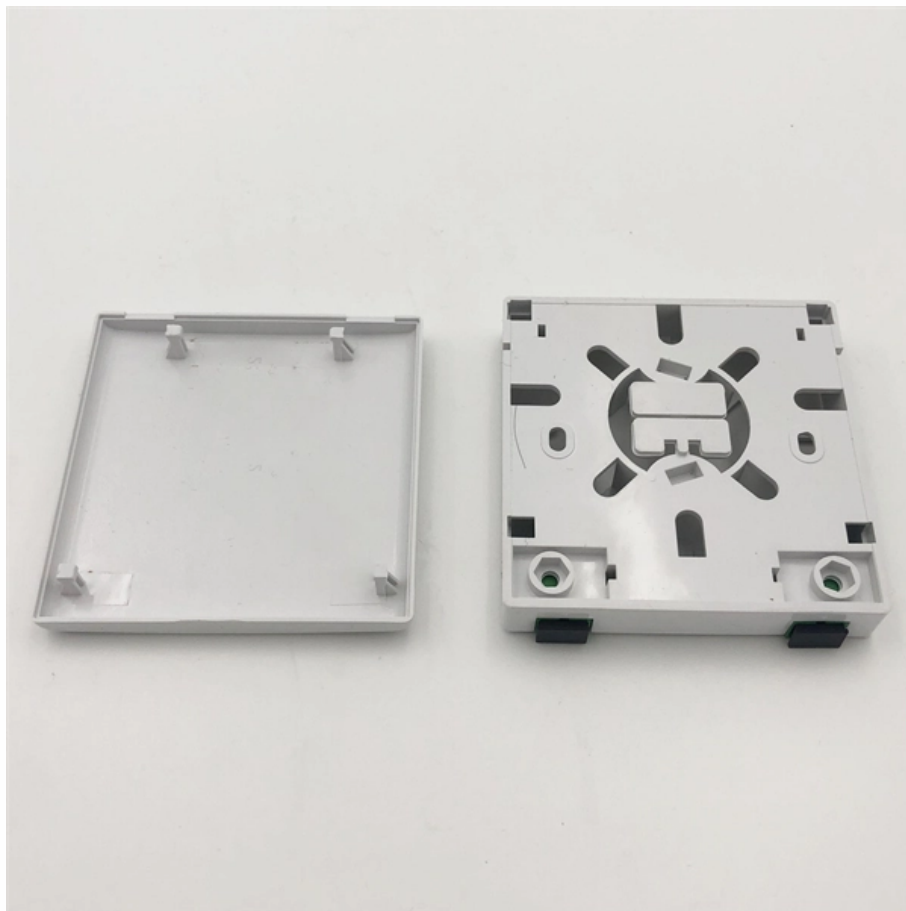

# **Finland 72-core optical splitter box**

## Overview

---

This 72 core inline fiber splice closure can be used as fiber optic distribution box that designed for optical splitting, fiber splicing, cable joint, termination and distribution. Feature highlights: The 72-Core Optical Splitter Box is made of flame-retardant ABS and polycarbonate material, offering high impact resistance and IP55-grade protection. It is widely applied to the connection of the fiber play the roles in sealing, protection.