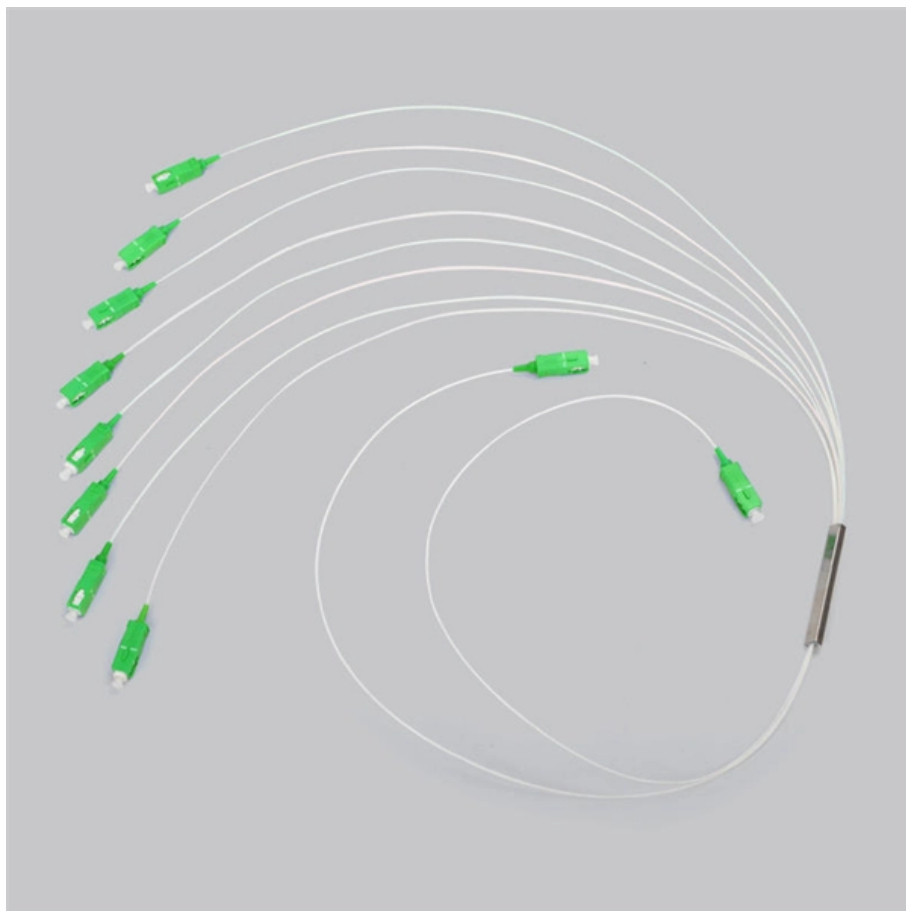

Fixed-line optical cable outlet

Fixed-line optical cable outlet

Fiber Optic Wall Outlet

Assorted 1- 4 port fiber optic wall outlet, supporting 1-4 sc/lc adapter for connecting optical fiber cables to ONT devices

[Read More](#)

SOCKET AND WALL OUTLET , Foss fiberoptics

The TrueNet® Fibre Optic Wall Outlet from ADC KRONE is used to terminate horizontal fibre cable at the work station in Fibre To The Desk applications (FTTd). Formed from a polycarbonate material,

[Read More](#)

Fibre Optic Wall Outlet , Emtelle

A discreet, in-home connection point for FTTH networks, the ITB provides a secure and tidy termination of optical fibre. Designed for easy wall mounting, it supports pre-terminated fibre and features