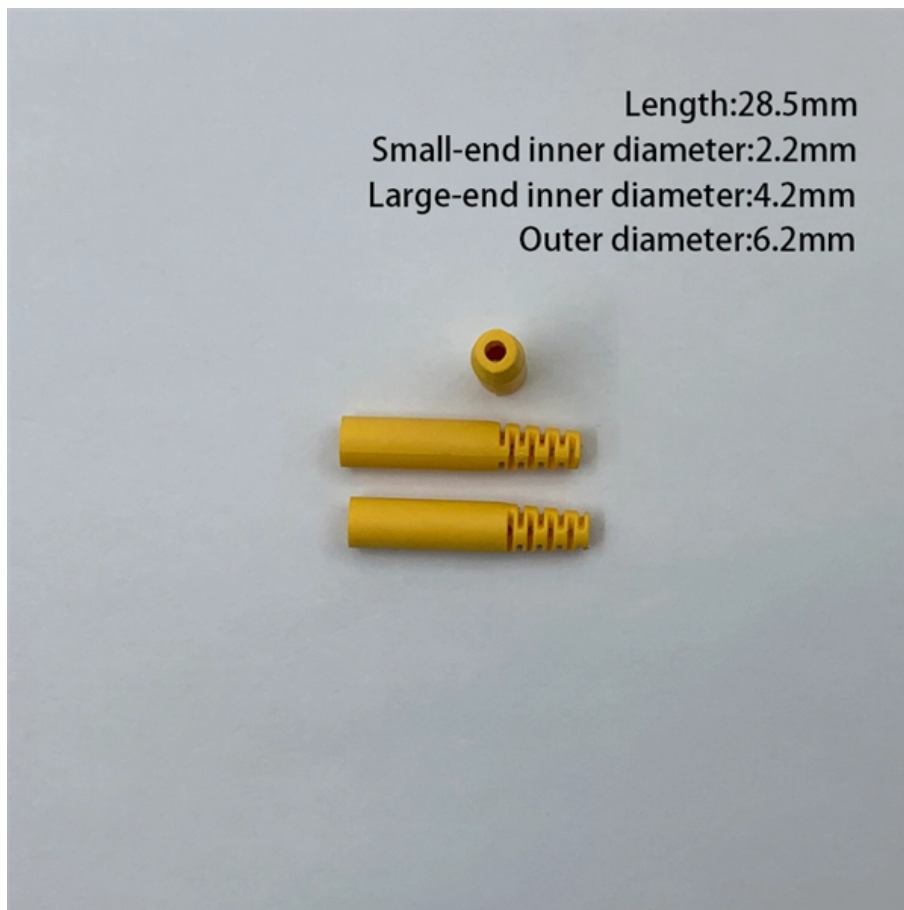

# Four-core indoor single-mode optical cable