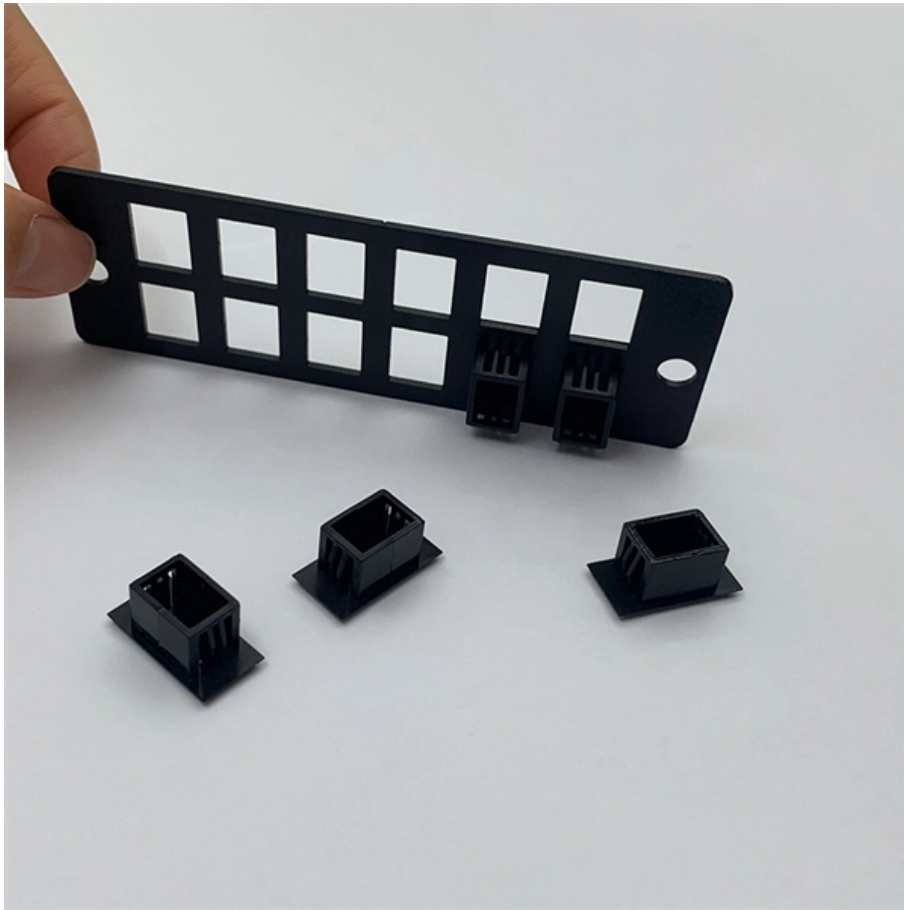

French optical cable junction box with 8 cores

French optical cable junction box with 8 cores

Metal Optical Termination Box With 8 Adapter Port Wall

The metal 8 port wall mounted optical fiber termination box can be configured with sc,lc,fc, st adapter, designed to protect fiber splicing and termination.

[Read More](#)

Premium 8-Core Fiber Optic Terminal Box For High

BD-FTB-8B fiber terminal box is able to hold up to 8 subscribers. The fiber optic terminal box is used as a termination point for the feeder cable to connect with

[Read More](#)

FDB-8CS 8-Core Optical Distribution Box

Compact 8-core fiber box with integrated tray design, supporting 8 SC adapters and cassette splitters. IP55-rated for wall/pole mounting in FTTH networks.

[Read More](#)

8 Port FTTH Fiber Distribution Box with 24 Cable

The 8 Port FTTH Fiber Distribution Box with 24 cable outlets can house 4 sc duplex adapters and one 1x8 blockless splitter and supports 24 cores splicing.